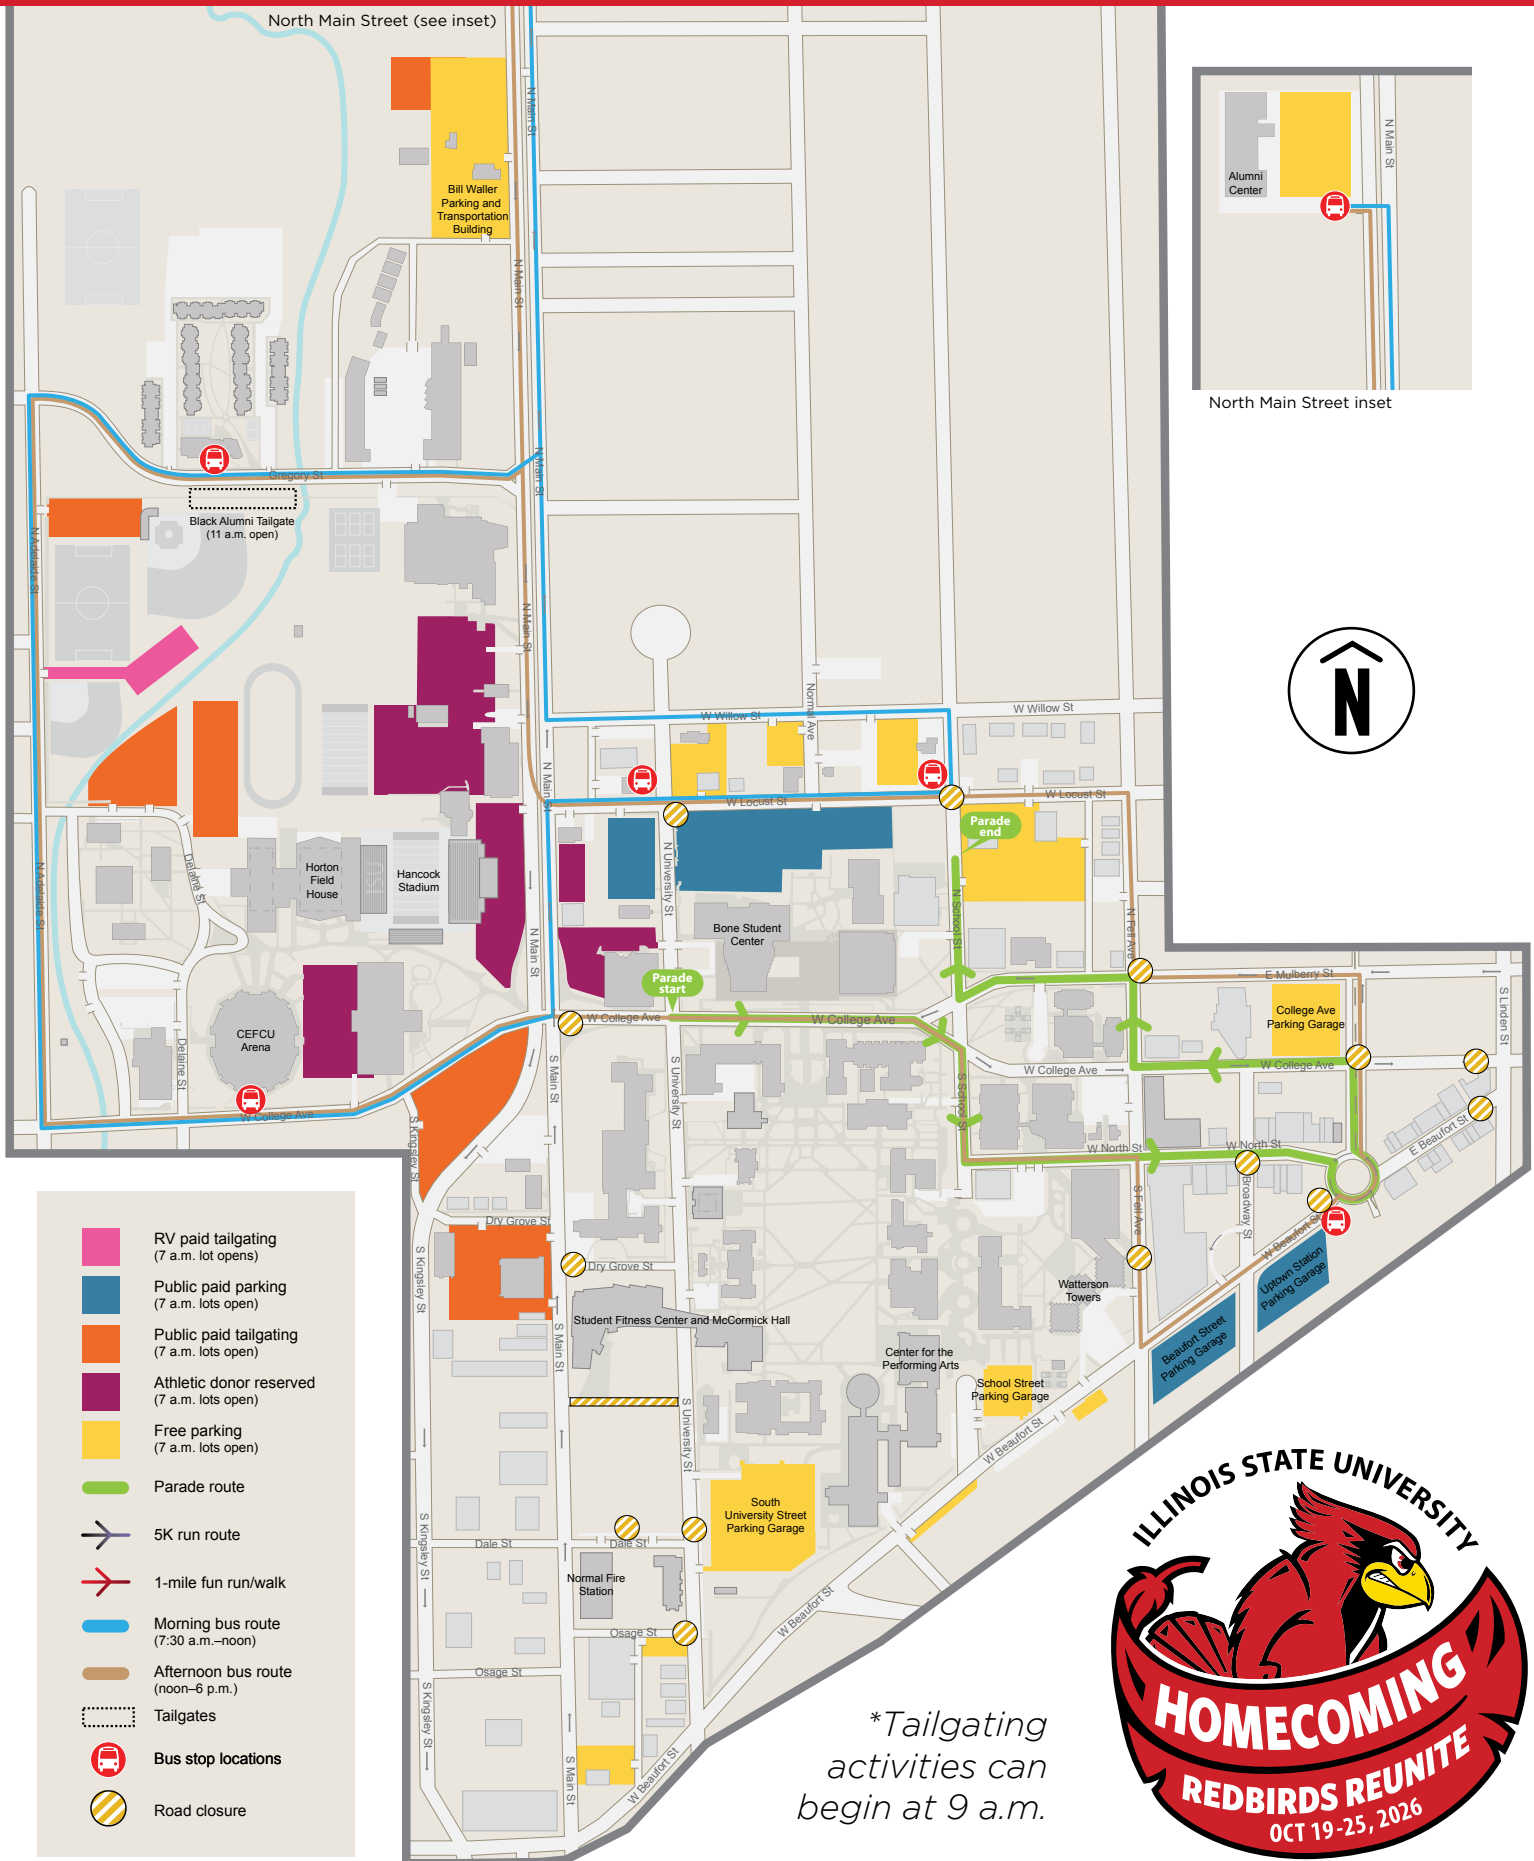

HOMECOMING 2026 PARADE MAP

ILLINOIS STATE UNIVERSITY

- RV paid tailgating (7 a.m. lot opens)
- Public paid parking (7 a.m. lots open)
- Public paid tailgating (7 a.m. lots open)
- Athletic donor reserved (7 a.m. lots open)
- Free parking (7 a.m. lots open)
- Parade route
- 5K run route
- 1-mile fun run/walk
- Morning bus route (7:30 a.m.–noon)
- Afternoon bus route (noon–6 p.m.)
- Tailgates
- B Bus stop locations
- / Road closure

**Tailgating activities can begin at 9 a.m.*