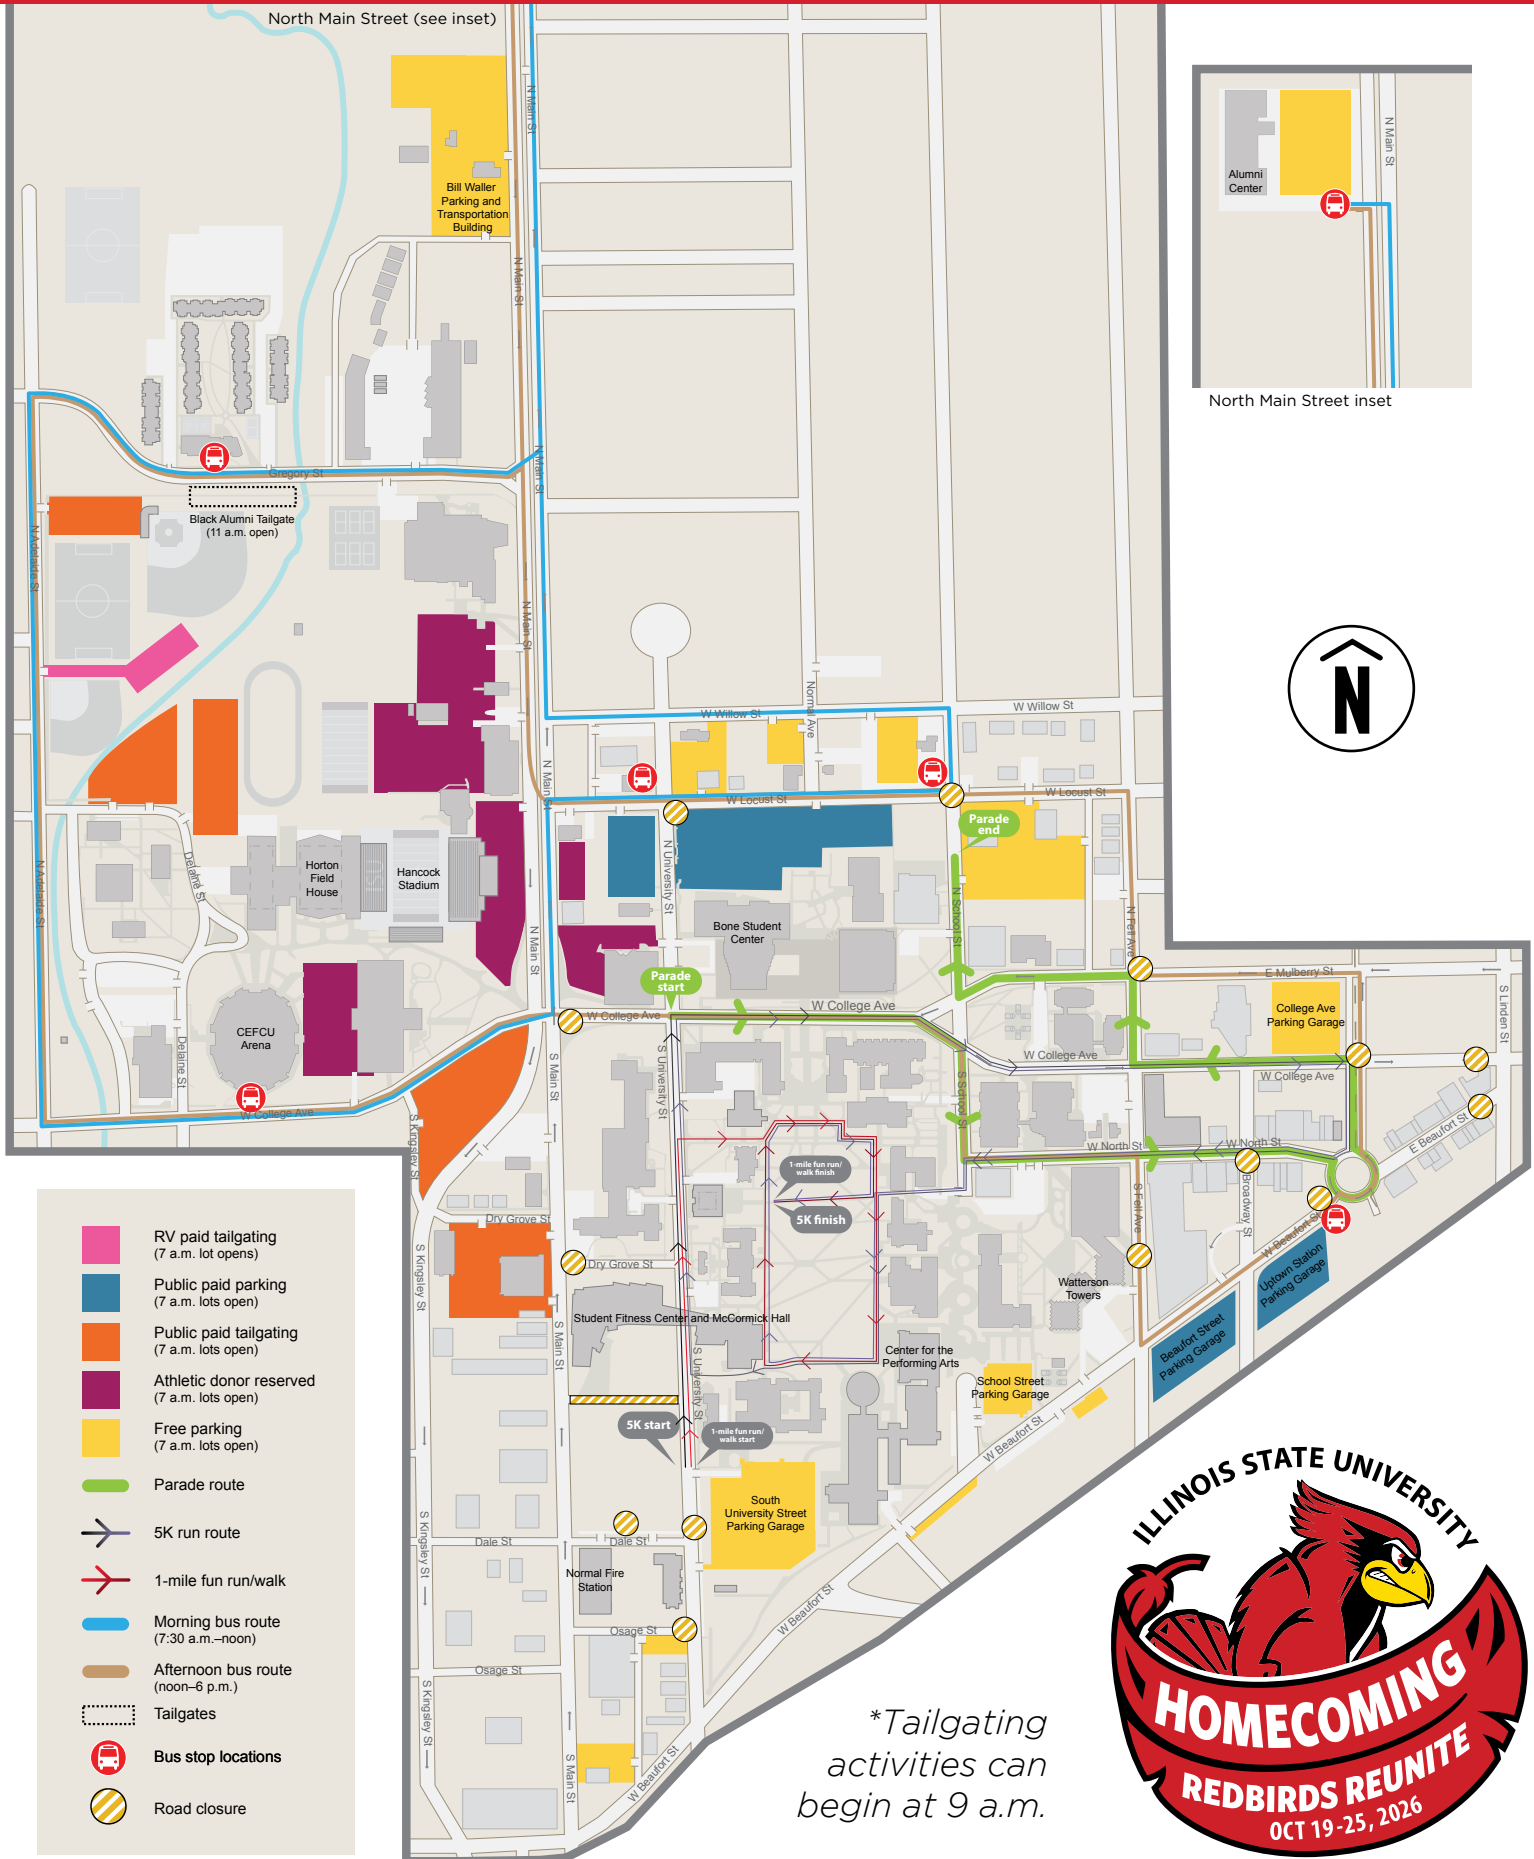

HOMECOMING 2026 MAP

ILLINOIS STATE UNIVERSITY

North Main Street inset

- RV paid tailgating (7 a.m. lot opens)
- Public paid parking (7 a.m. lots open)
- Public paid tailgating (7 a.m. lots open)
- Athletic donor reserved (7 a.m. lots open)
- Free parking (7 a.m. lots open)
- Parade route
- 5K run route
- 1-mile fun run/walk
- Morning bus route (7:30 a.m.–noon)
- Afternoon bus route (noon–6 p.m.)
- Tailgates
- Bus stop locations
- Road closure

**Tailgating activities can begin at 9 a.m.*