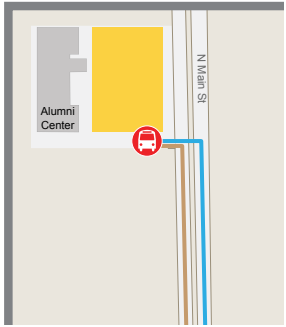

HOMECOMING 2026 MAP

ILLINOIS STATE UNIVERSITY

North Main Street inset

- RV paid tailgating (7 a.m. lot opens)
- Public paid parking (7 a.m. lots open)
- Public paid tailgating (7 a.m. lots open)
- Athletic donor reserved (7 a.m. lots open)
- Free parking (7 a.m. lots open)
- Parade route
- 5K run route
- 1-mile fun run/walk
- Morning bus route (7:30 a.m.–noon)
- Afternoon bus route (noon–6 p.m.)
- Tailgates
- Bus stop locations
- Road closure