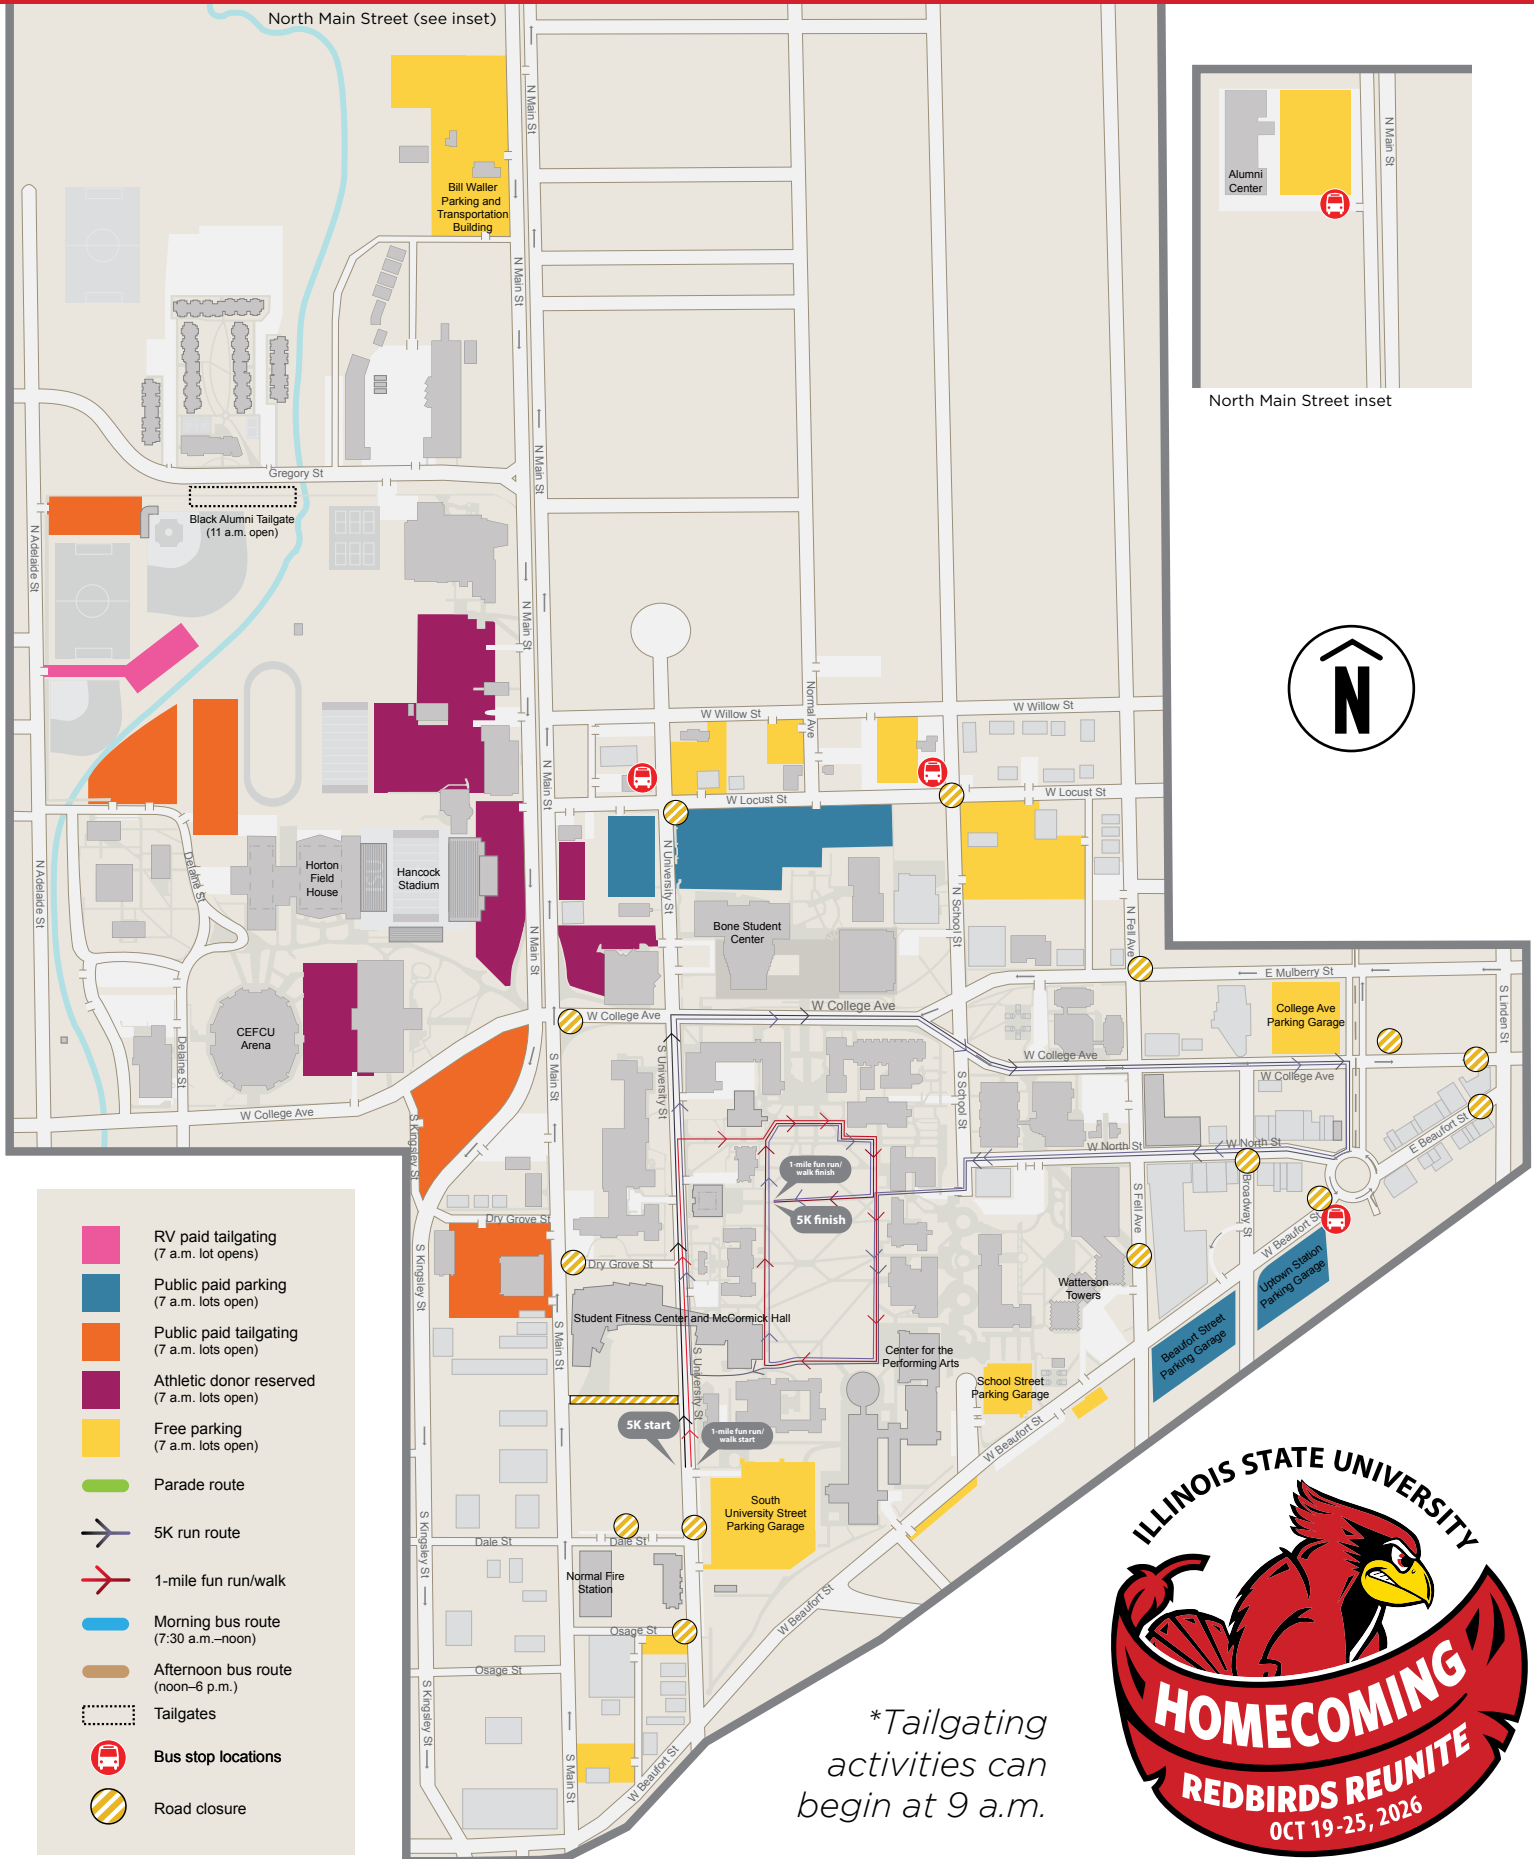

HOMECOMING 2026 5K MAP

ILLINOIS STATE UNIVERSITY

- RV paid tailgating (7 a.m. lot opens)
- Public paid parking (7 a.m. lots open)
- Public paid tailgating (7 a.m. lots open)
- Athletic donor reserved (7 a.m. lots open)
- Free parking (7 a.m. lots open)
- Parade route
- 5K run route
- 1-mile fun run/walk
- Morning bus route (7:30 a.m.–noon)
- Afternoon bus route (noon–6 p.m.)
- Tailgates
- Ⓡ Bus stop locations
- Ⓜ Road closure

**Tailgating activities can begin at 9 a.m.*