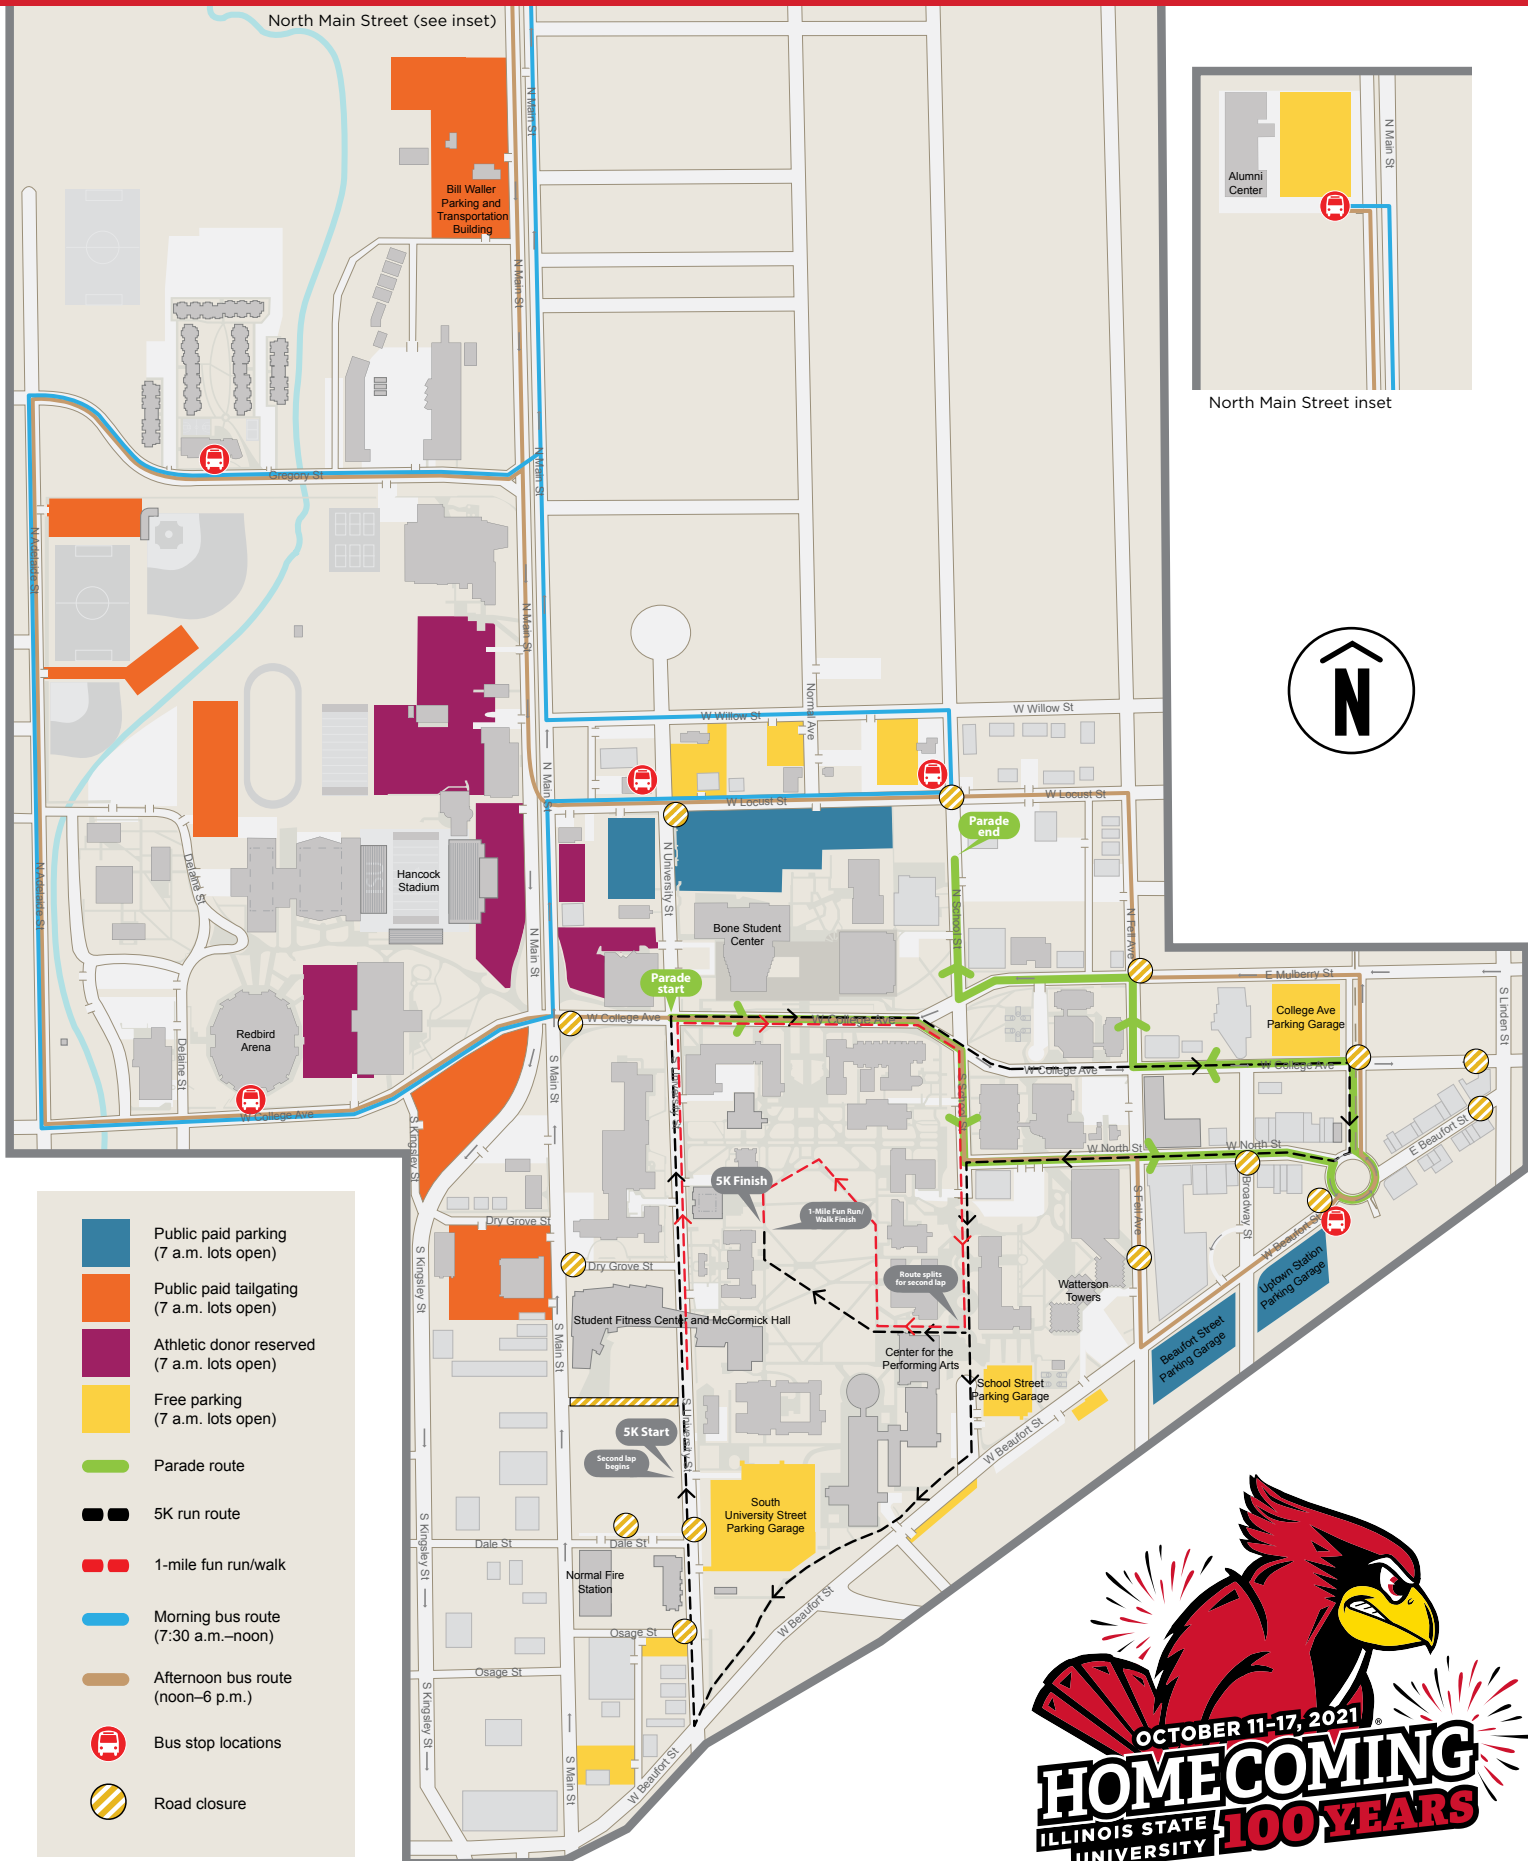

# HOMECOMING 2021 MAP

ILLINOIS STATE UNIVERSITY

- Public paid parking (7 a.m. lots open)
- Public paid tailgating (7 a.m. lots open)
- Athletic donor reserved (7 a.m. lots open)
- Free parking (7 a.m. lots open)
- Parade route
- 5K run route
- 1-mile fun run/walk
- Morning bus route (7:30 a.m.–noon)
- Afternoon bus route (noon–6 p.m.)
- Ⓡ Bus stop locations
- ⚡ Road closure