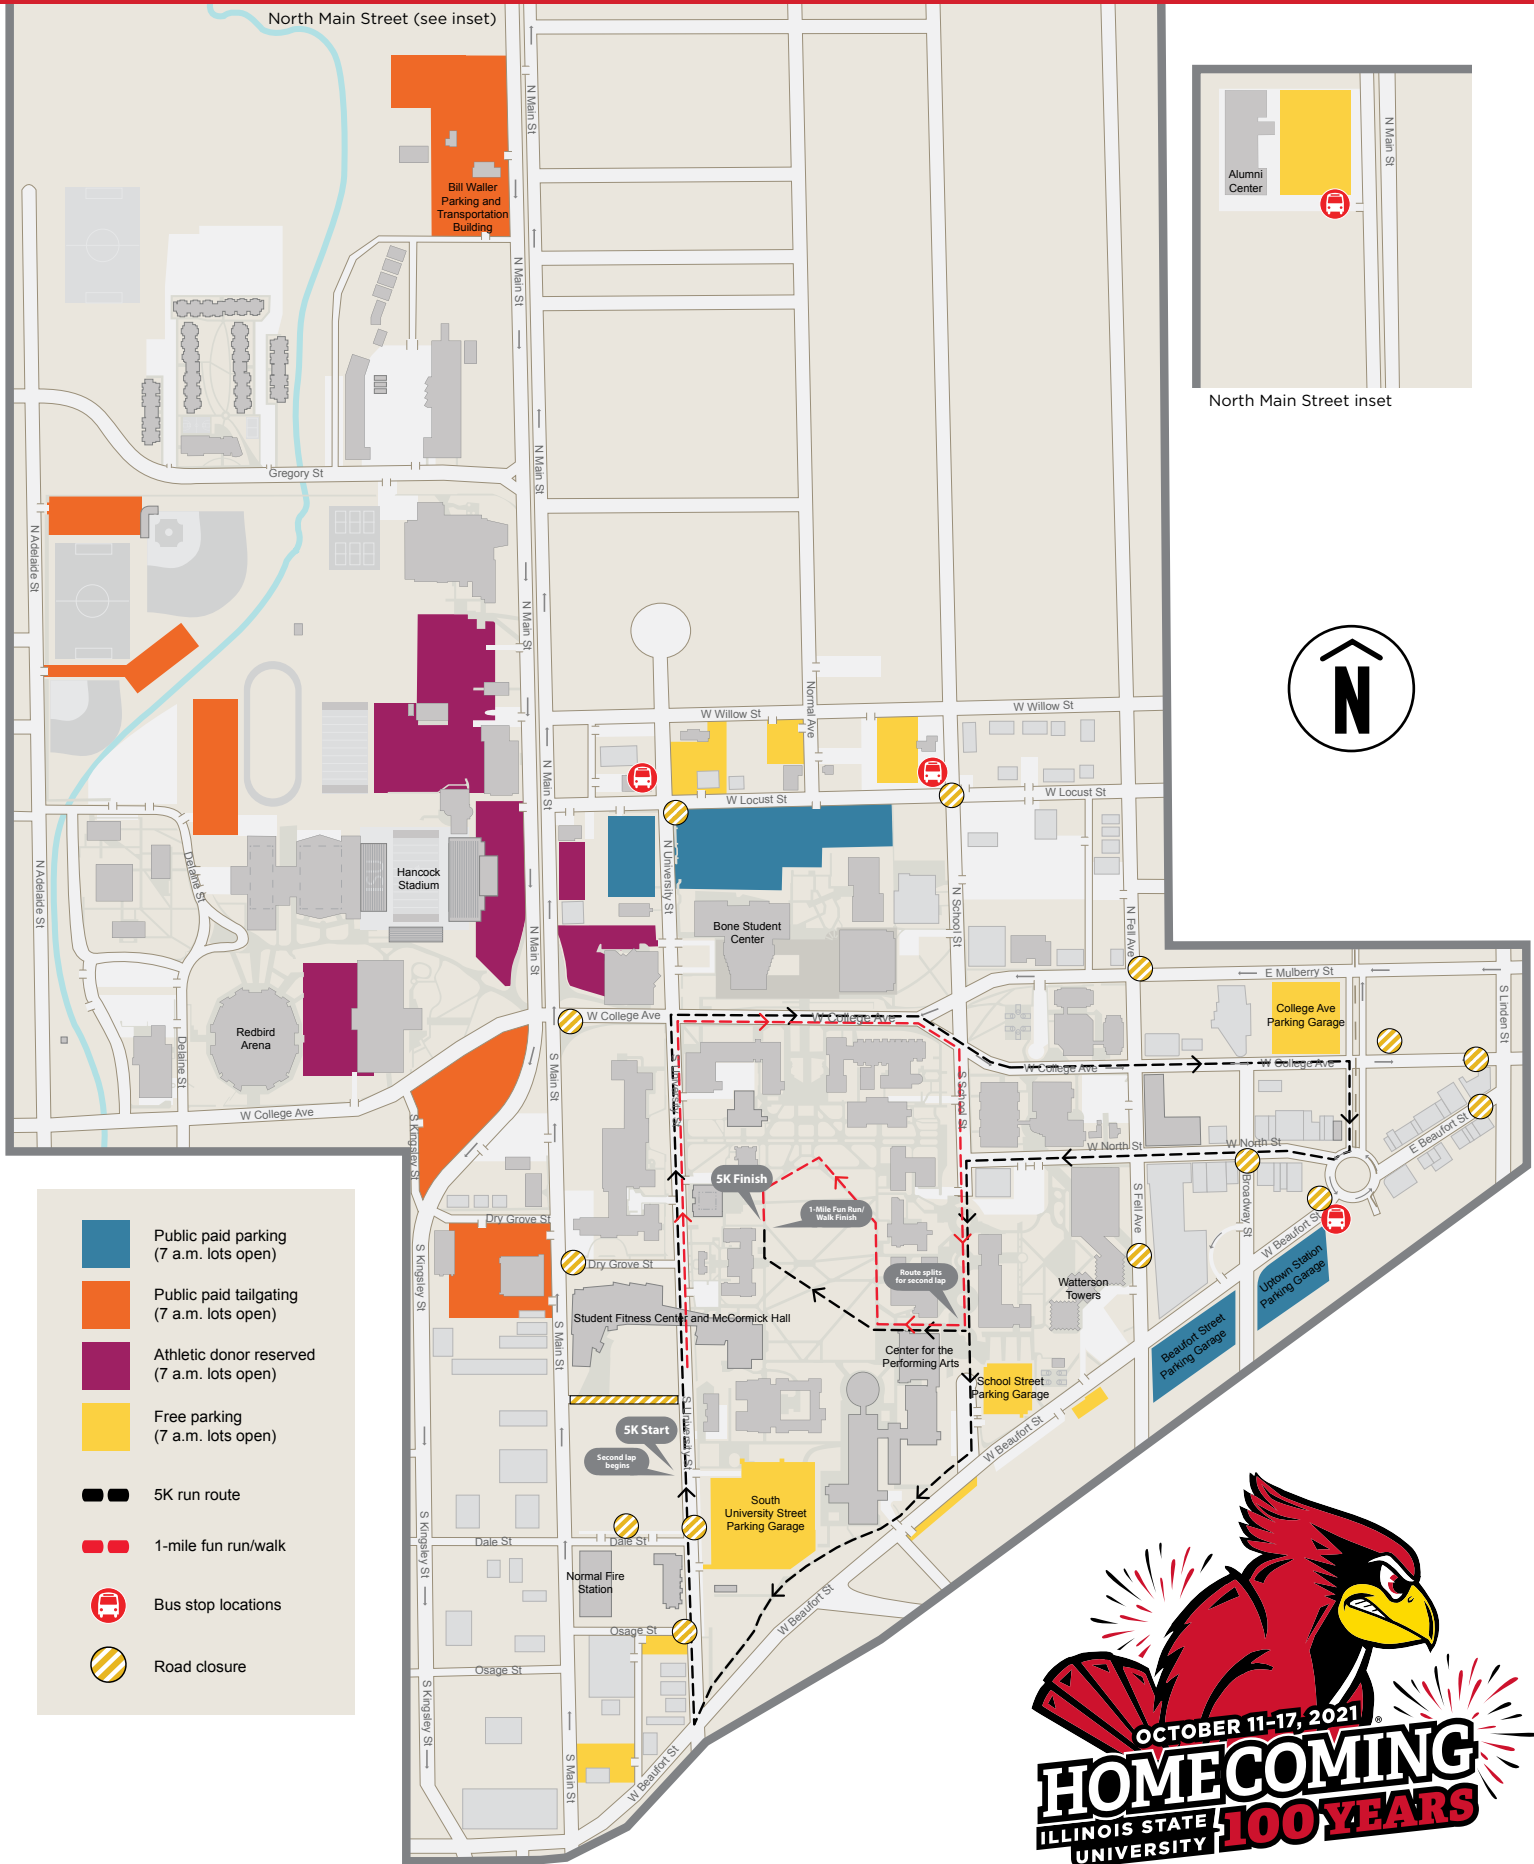

HOMECOMING 2021 5K MAP

ILLINOIS STATE UNIVERSITY

North Main Street inset

- Public paid parking (7 a.m. lots open)
- Public paid tailgating (7 a.m. lots open)
- Athletic donor reserved (7 a.m. lots open)
- Free parking (7 a.m. lots open)
- 5K run route
- 1-mile fun run/walk
- BUS Bus stop locations
- / Road closure