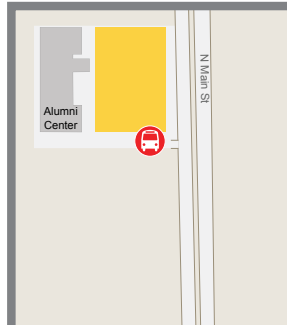

HOMECOMING 2021 5K MAP

ILLINOIS STATE UNIVERSITY

North Main Street inset

- Public paid parking (7 a.m. lots open)
- Public paid tailgating (7 a.m. lots open)
- Athletic donor reserved (7 a.m. lots open)
- Free parking (7 a.m. lots open)
- 5K run route
- 1-mile fun run/walk
- BUS Bus stop locations
- / Road closure