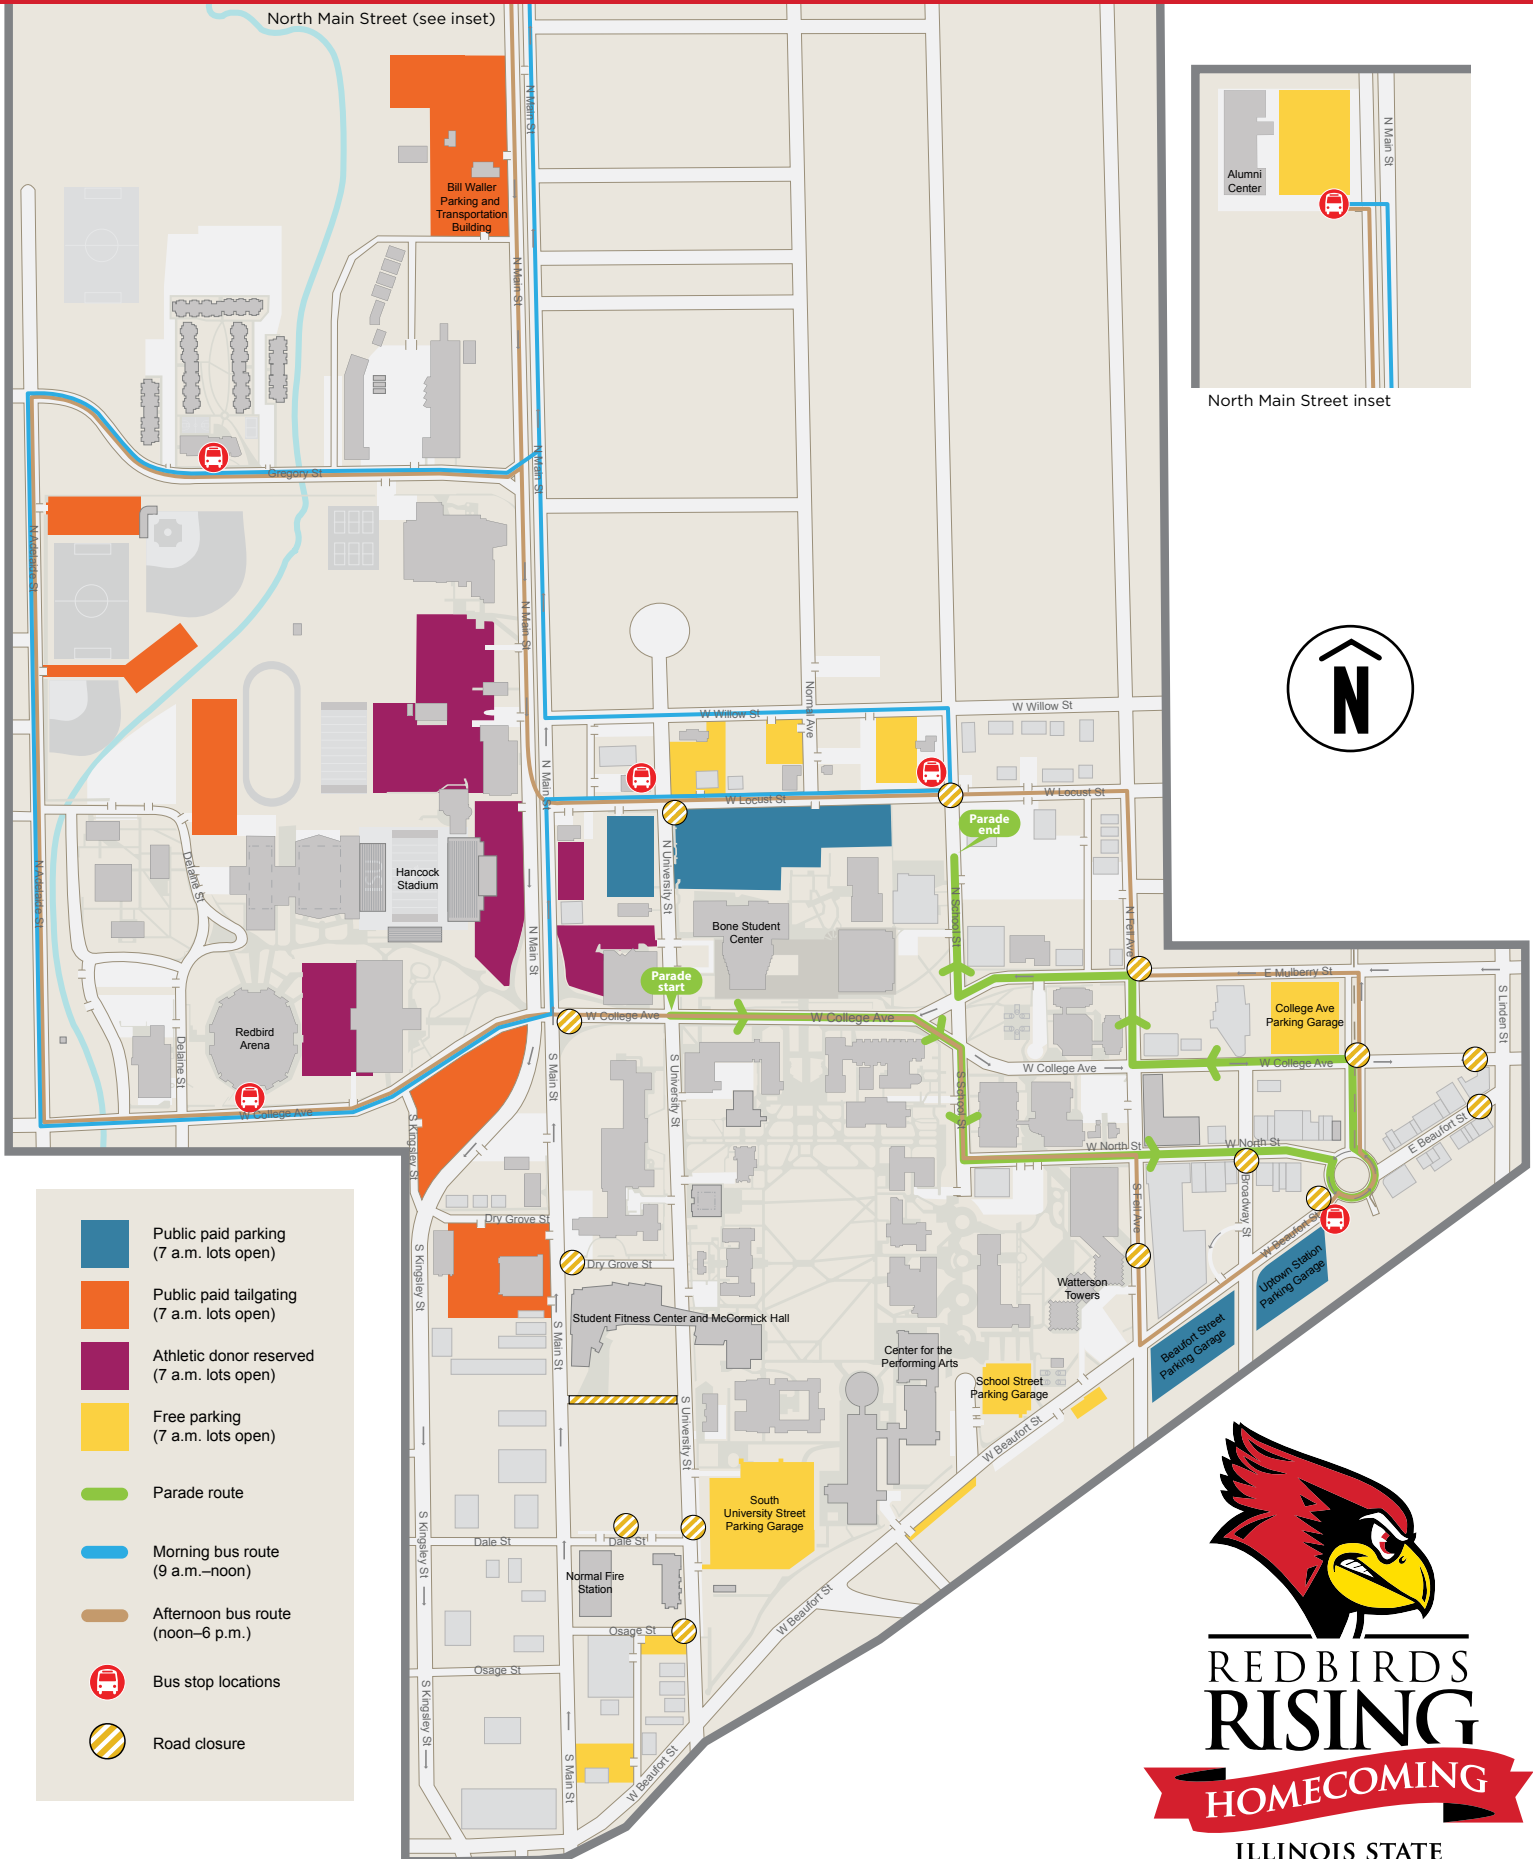

Illinois State University Homecoming Parade 2018 map

North Main Street inset

ILLINOIS STATE
OCTOBER 8-14, 2018