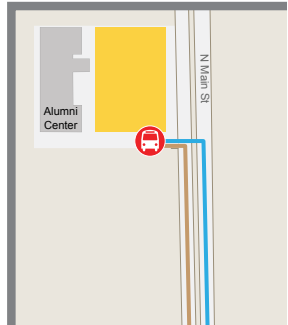

HOMECOMING 2024 PARADE MAP

ILLINOIS STATE UNIVERSITY

North Main Street inset

- RV paid tailgating (7 a.m. lot opens)
- Public paid parking (7 a.m. lots open)
- Public paid tailgating (7 a.m. lots open)
- Athletic donor reserved (7 a.m. lots open)
- Free parking (7 a.m. lots open)
- Parade route
- 5K run route
- 1-mile fun run/walk
- Morning bus route (7:30 a.m.–noon)
- Afternoon bus route (noon–6 p.m.)
- Tailgates
- B Bus stop locations
- / Road closure