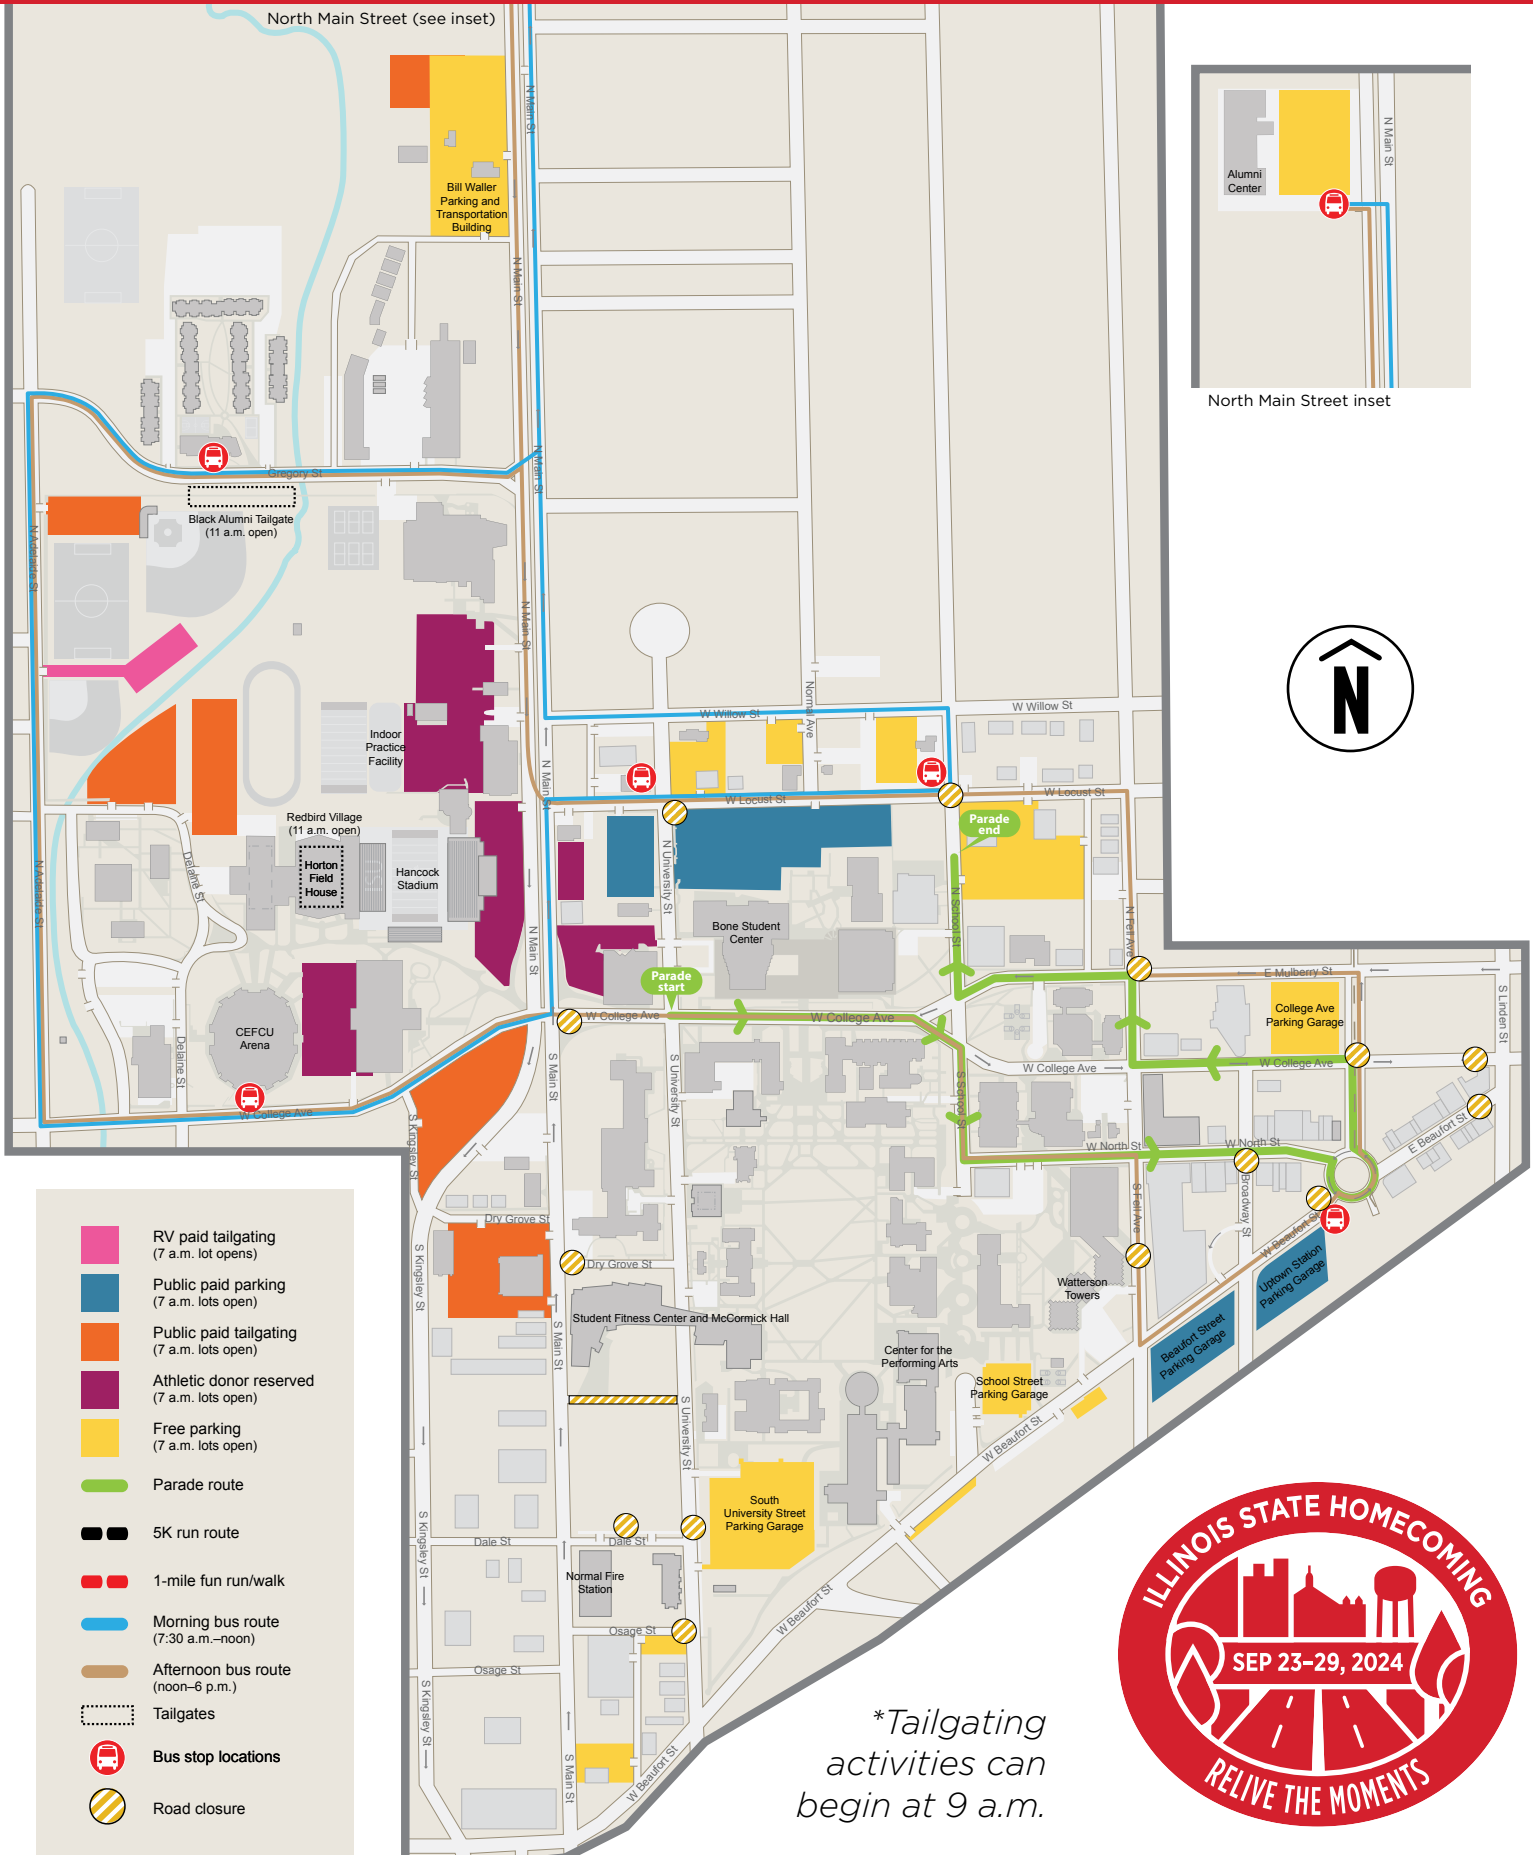

HOMECOMING 2024 PARADE MAP

ILLINOIS STATE UNIVERSITY

North Main Street inset

- RV paid tailgating (7 a.m. lot opens)
- Public paid parking (7 a.m. lots open)
- Public paid tailgating (7 a.m. lots open)
- Athletic donor reserved (7 a.m. lots open)
- Free parking (7 a.m. lots open)
- Parade route
- 5K run route
- 1-mile fun run/walk
- Morning bus route (7:30 a.m.–noon)
- Afternoon bus route (noon–6 p.m.)
- Tailgates
- B Bus stop locations
- / Road closure

**Tailgating activities can begin at 9 a.m.*