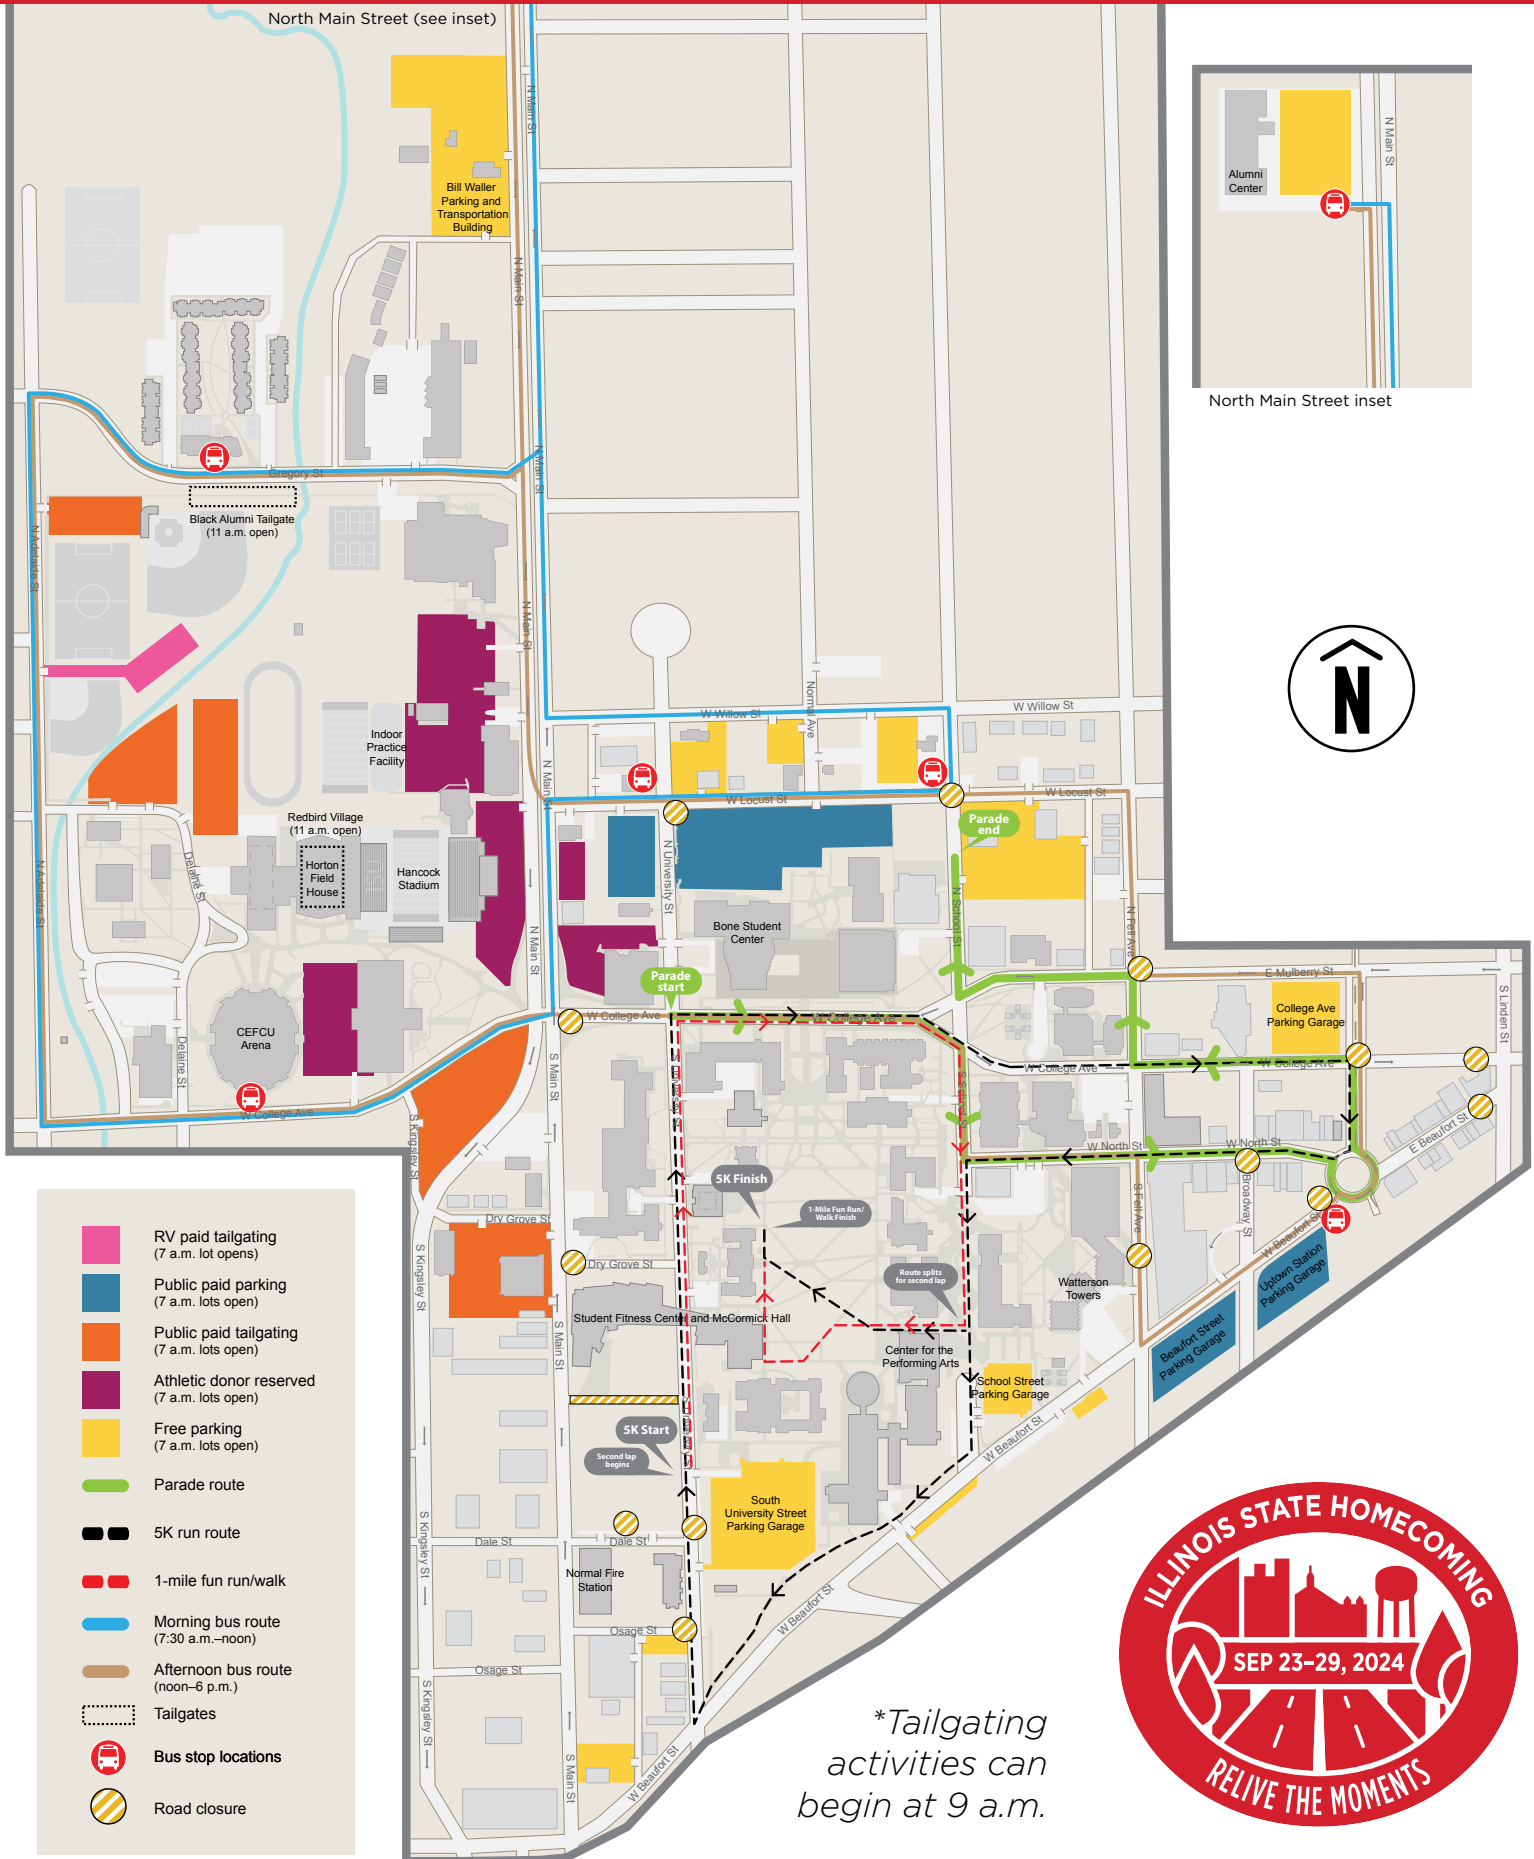

HOMECOMING 2024 MAP

ILLINOIS STATE UNIVERSITY

North Main Street inset

- RV paid tailgating (7 a.m. lot opens)
- Public paid parking (7 a.m. lots open)
- Public paid tailgating (7 a.m. lots open)
- Athletic donor reserved (7 a.m. lots open)
- Free parking (7 a.m. lots open)
- Parade route
- 5K run route
- 1-mile fun run/walk
- Morning bus route (7:30 a.m.–noon)
- Afternoon bus route (noon–6 p.m.)
- Tailgates
- ⓑ Bus stop locations
- ⚡ Road closure

**Tailgating activities can begin at 9 a.m.*