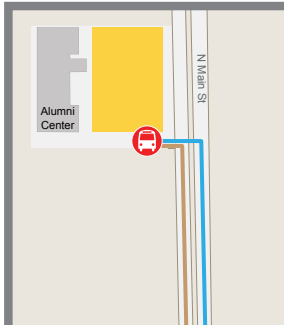

HOMECOMING 2024 MAP

ILLINOIS STATE UNIVERSITY

North Main Street inset

- RV paid tailgating (7 a.m. lot opens)
- Public paid parking (7 a.m. lots open)
- Public paid tailgating (7 a.m. lots open)
- Athletic donor reserved (7 a.m. lots open)
- Free parking (7 a.m. lots open)
- Parade route
- 5K run route
- 1-mile fun run/walk
- Morning bus route (7:30 a.m.–noon)
- Afternoon bus route (noon–6 p.m.)
- Tailgates
- ⓑ Bus stop locations
- ⚡ Road closure