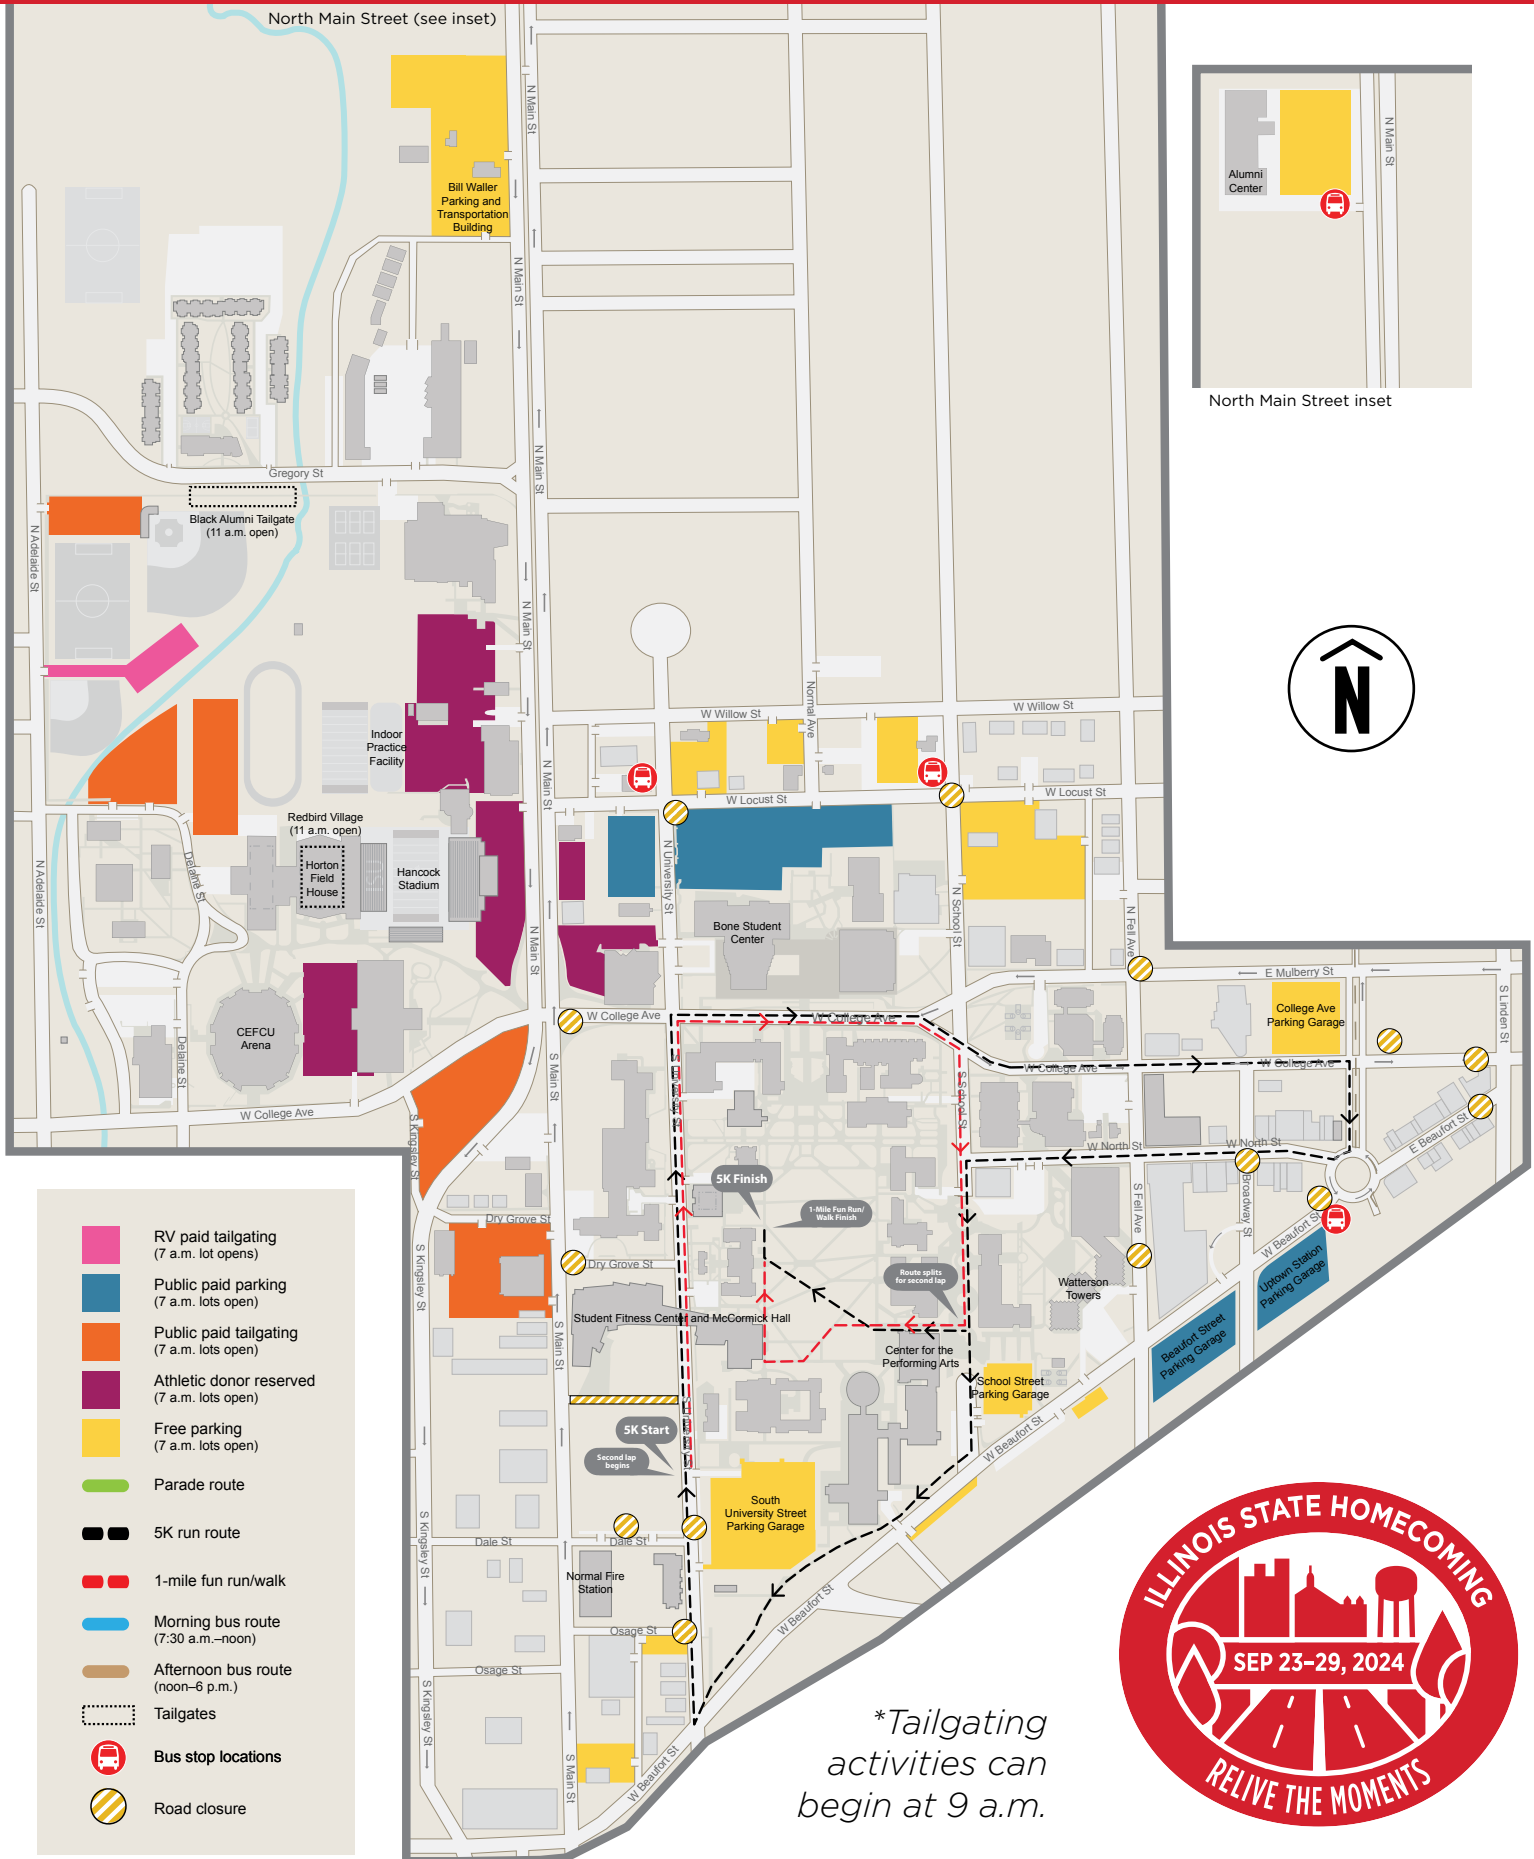

HOMECOMING 2024 5K MAP

ILLINOIS STATE UNIVERSITY

North Main Street inset

- RV paid tailgating (7 a.m. lot opens)
- Public paid parking (7 a.m. lots open)
- Public paid tailgating (7 a.m. lots open)
- Athletic donor reserved (7 a.m. lots open)
- Free parking (7 a.m. lots open)
- Parade route
- 5K run route
- 1-mile fun run/walk
- Morning bus route (7:30 a.m.–noon)
- Afternoon bus route (noon–6 p.m.)
- Tailgates
- 🚌 Bus stop locations
- 🚧 Road closure

*Tailgating activities can begin at 9 a.m.