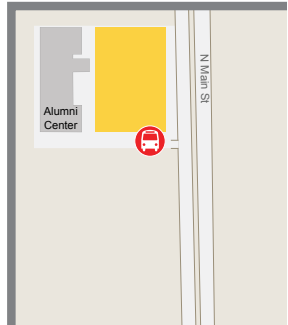

HOMECOMING 2024 5K MAP

ILLINOIS STATE UNIVERSITY

North Main Street inset

- RV paid tailgating (7 a.m. lot opens)
- Public paid parking (7 a.m. lots open)
- Public paid tailgating (7 a.m. lots open)
- Athletic donor reserved (7 a.m. lots open)
- Free parking (7 a.m. lots open)
- Parade route
- 5K run route
- 1-mile fun run/walk
- Morning bus route (7:30 a.m.–noon)
- Afternoon bus route (noon–6 p.m.)
- Tailgates
- 🚌 Bus stop locations
- 🚧 Road closure