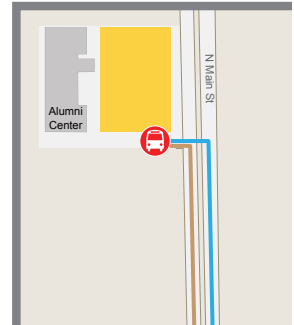

HOMECOMING 2022 PARADE MAP

ILLINOIS STATE UNIVERSITY

North Main Street inset

-  Public paid parking (7 a.m. lots open)
-  Public paid tailgating (7 a.m. lots open)
-  Athletic donor reserved (7 a.m. lots open)
-  Free parking (7 a.m. lots open)
-  Parade route
-  Morning bus route (7:30 a.m.–noon)
-  Afternoon bus route (noon–6 p.m.)
-  Bus stop locations
-  Road closure