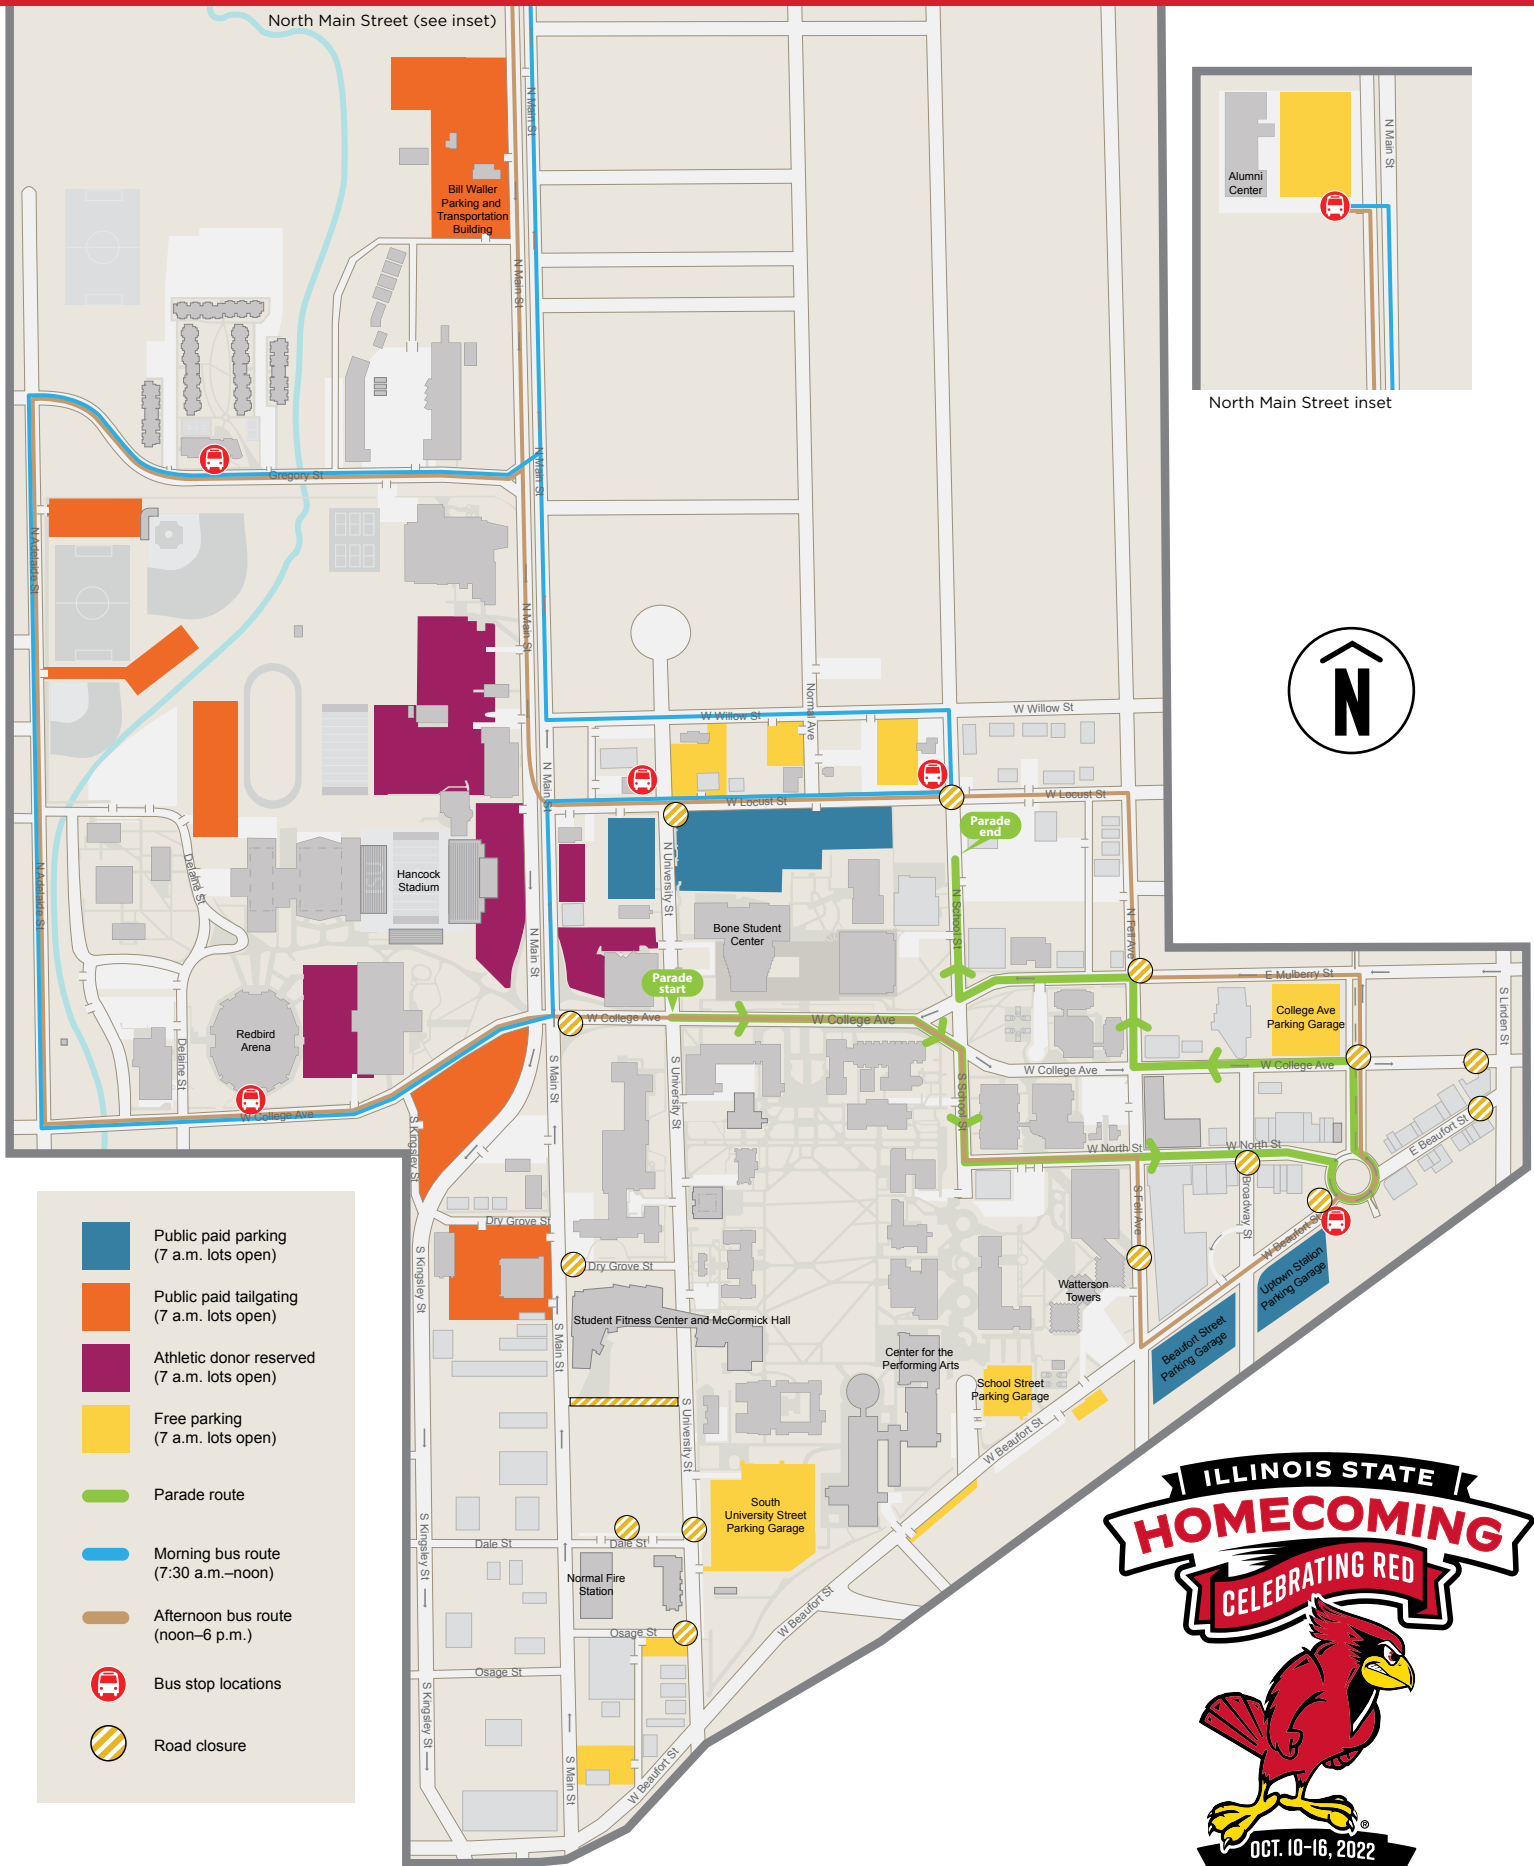

HOMECOMING 2022 PARADE MAP

ILLINOIS STATE UNIVERSITY

North Main Street inset

-  Public paid parking (7 a.m. lots open)
-  Public paid tailgating (7 a.m. lots open)
-  Athletic donor reserved (7 a.m. lots open)
-  Free parking (7 a.m. lots open)
-  Parade route
-  Morning bus route (7:30 a.m.–noon)
-  Afternoon bus route (noon–6 p.m.)
-  Bus stop locations
-  Road closure

OCT. 10-16, 2022