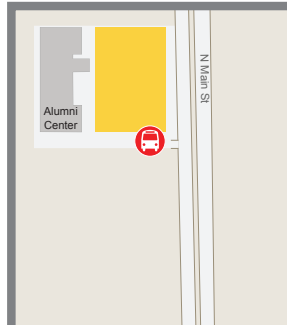

Illinois State University Homecoming 5K 2017 map

- Public Paid Parking (7 a.m. lots open)
- Public Paid Tailgating (7 a.m. lots open)
- Athletic Donor Reserved (7 a.m. lots open)
- Free Parking (7 a.m. lots open)
- 5K Run Route
- 1-Mile Fun Run/Walk
- BUS Bus Stop Locations
- X Road Closure