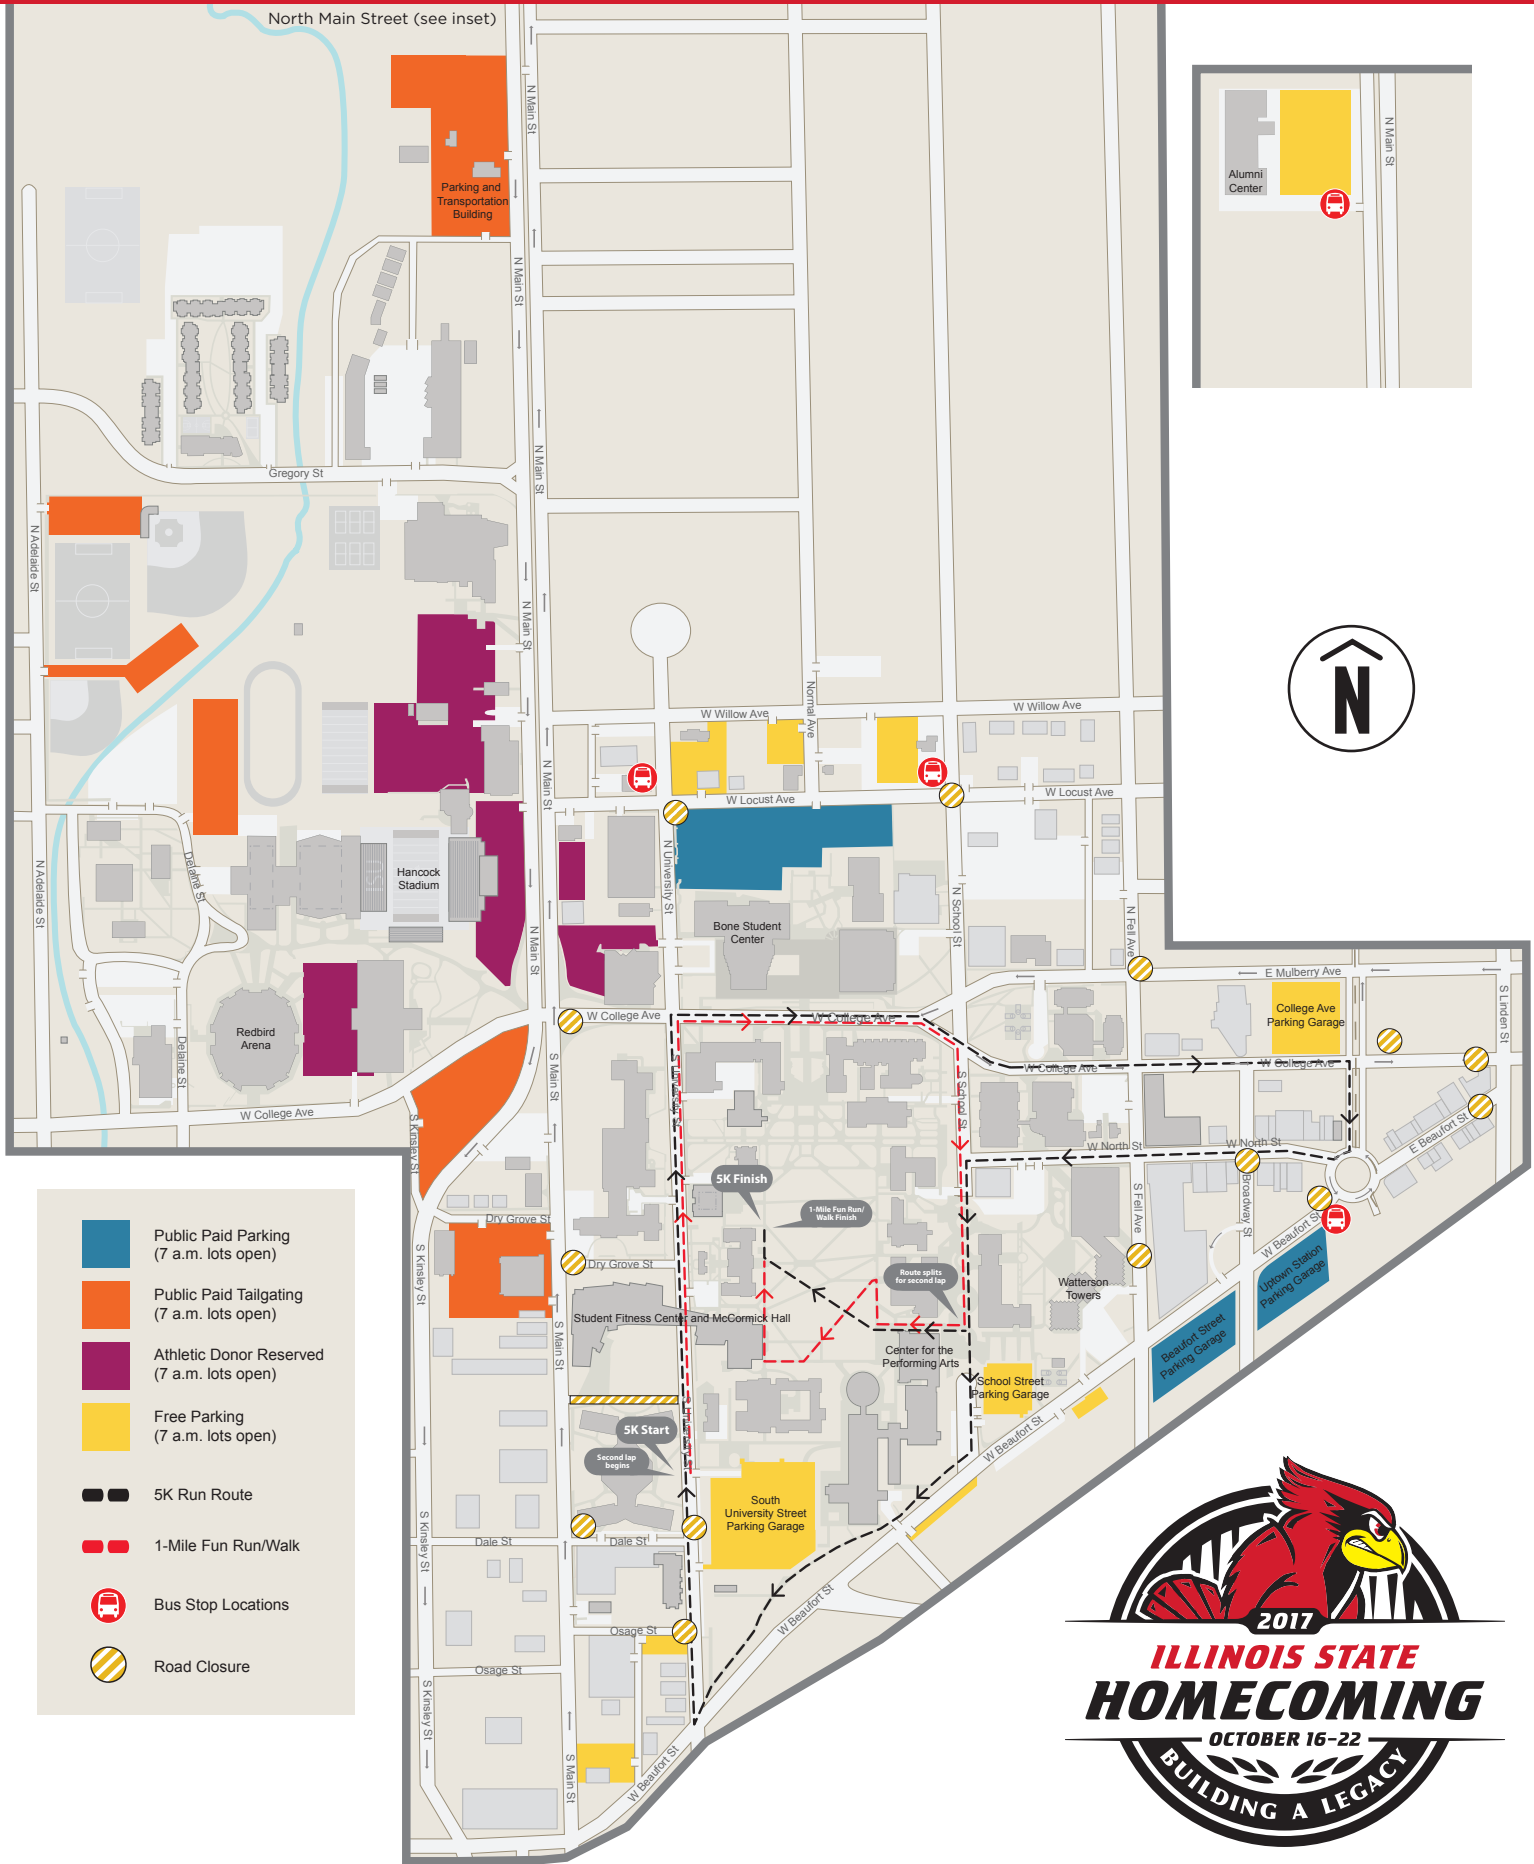

Illinois State University Homecoming 5K 2017 map

- Public Paid Parking (7 a.m. lots open)
- Public Paid Tailgating (7 a.m. lots open)
- Athletic Donor Reserved (7 a.m. lots open)
- Free Parking (7 a.m. lots open)
- 5K Run Route
- 1-Mile Fun Run/Walk
- BUS Bus Stop Locations
- X Road Closure