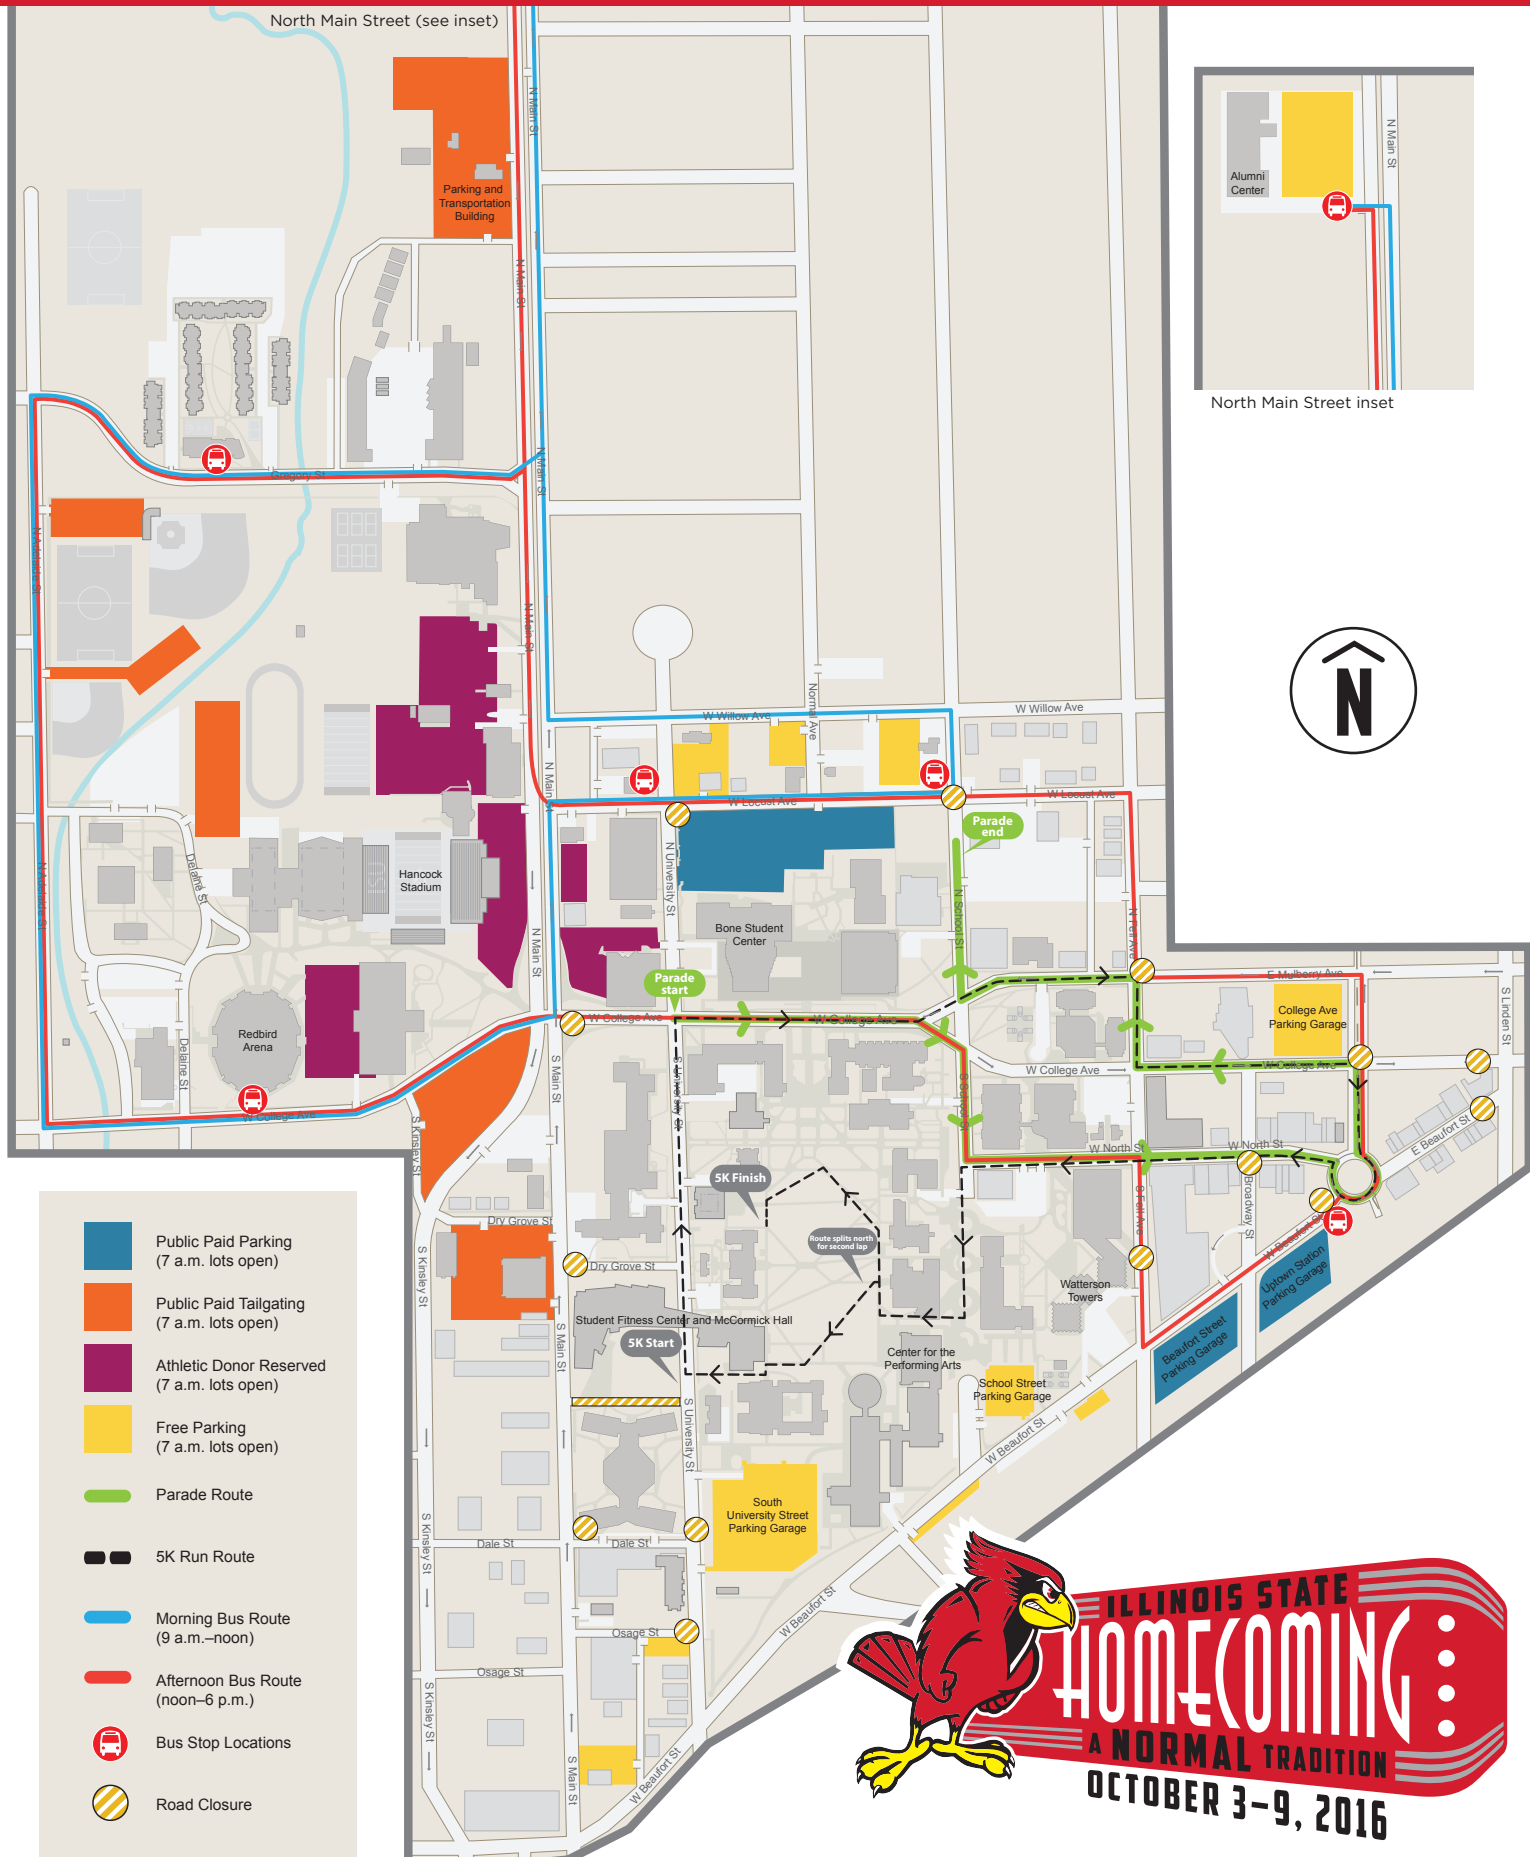

# Illinois State University Homecoming 2016 map

- Public Paid Parking (7 a.m. lots open)
- Public Paid Tailgating (7 a.m. lots open)
- Athletic Donor Reserved (7 a.m. lots open)
- Free Parking (7 a.m. lots open)
- Parade Route
- 5K Run Route
- Morning Bus Route (9 a.m.–noon)
- Afternoon Bus Route (noon–6 p.m.)
- Ⓡ Bus Stop Locations
- Ⓡ Road Closure