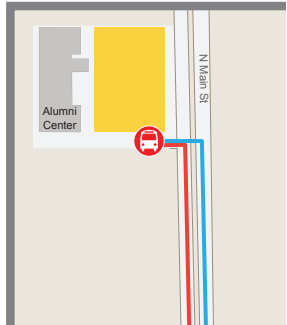

Illinois State University Homecoming Parade 2016 map

North Main Street inset

- Public Paid Parking (7 a.m. lots open)
- Public Paid Tailgating (7 a.m. lots open)
- Athletic Donor Reserved (7 a.m. lots open)
- Free Parking (7 a.m. lots open)
- Parade Route
- Morning Bus Route (9 a.m.–noon)
- Afternoon Bus Route (noon–6 p.m.)
- T Bus Stop Locations
- / Road Closure