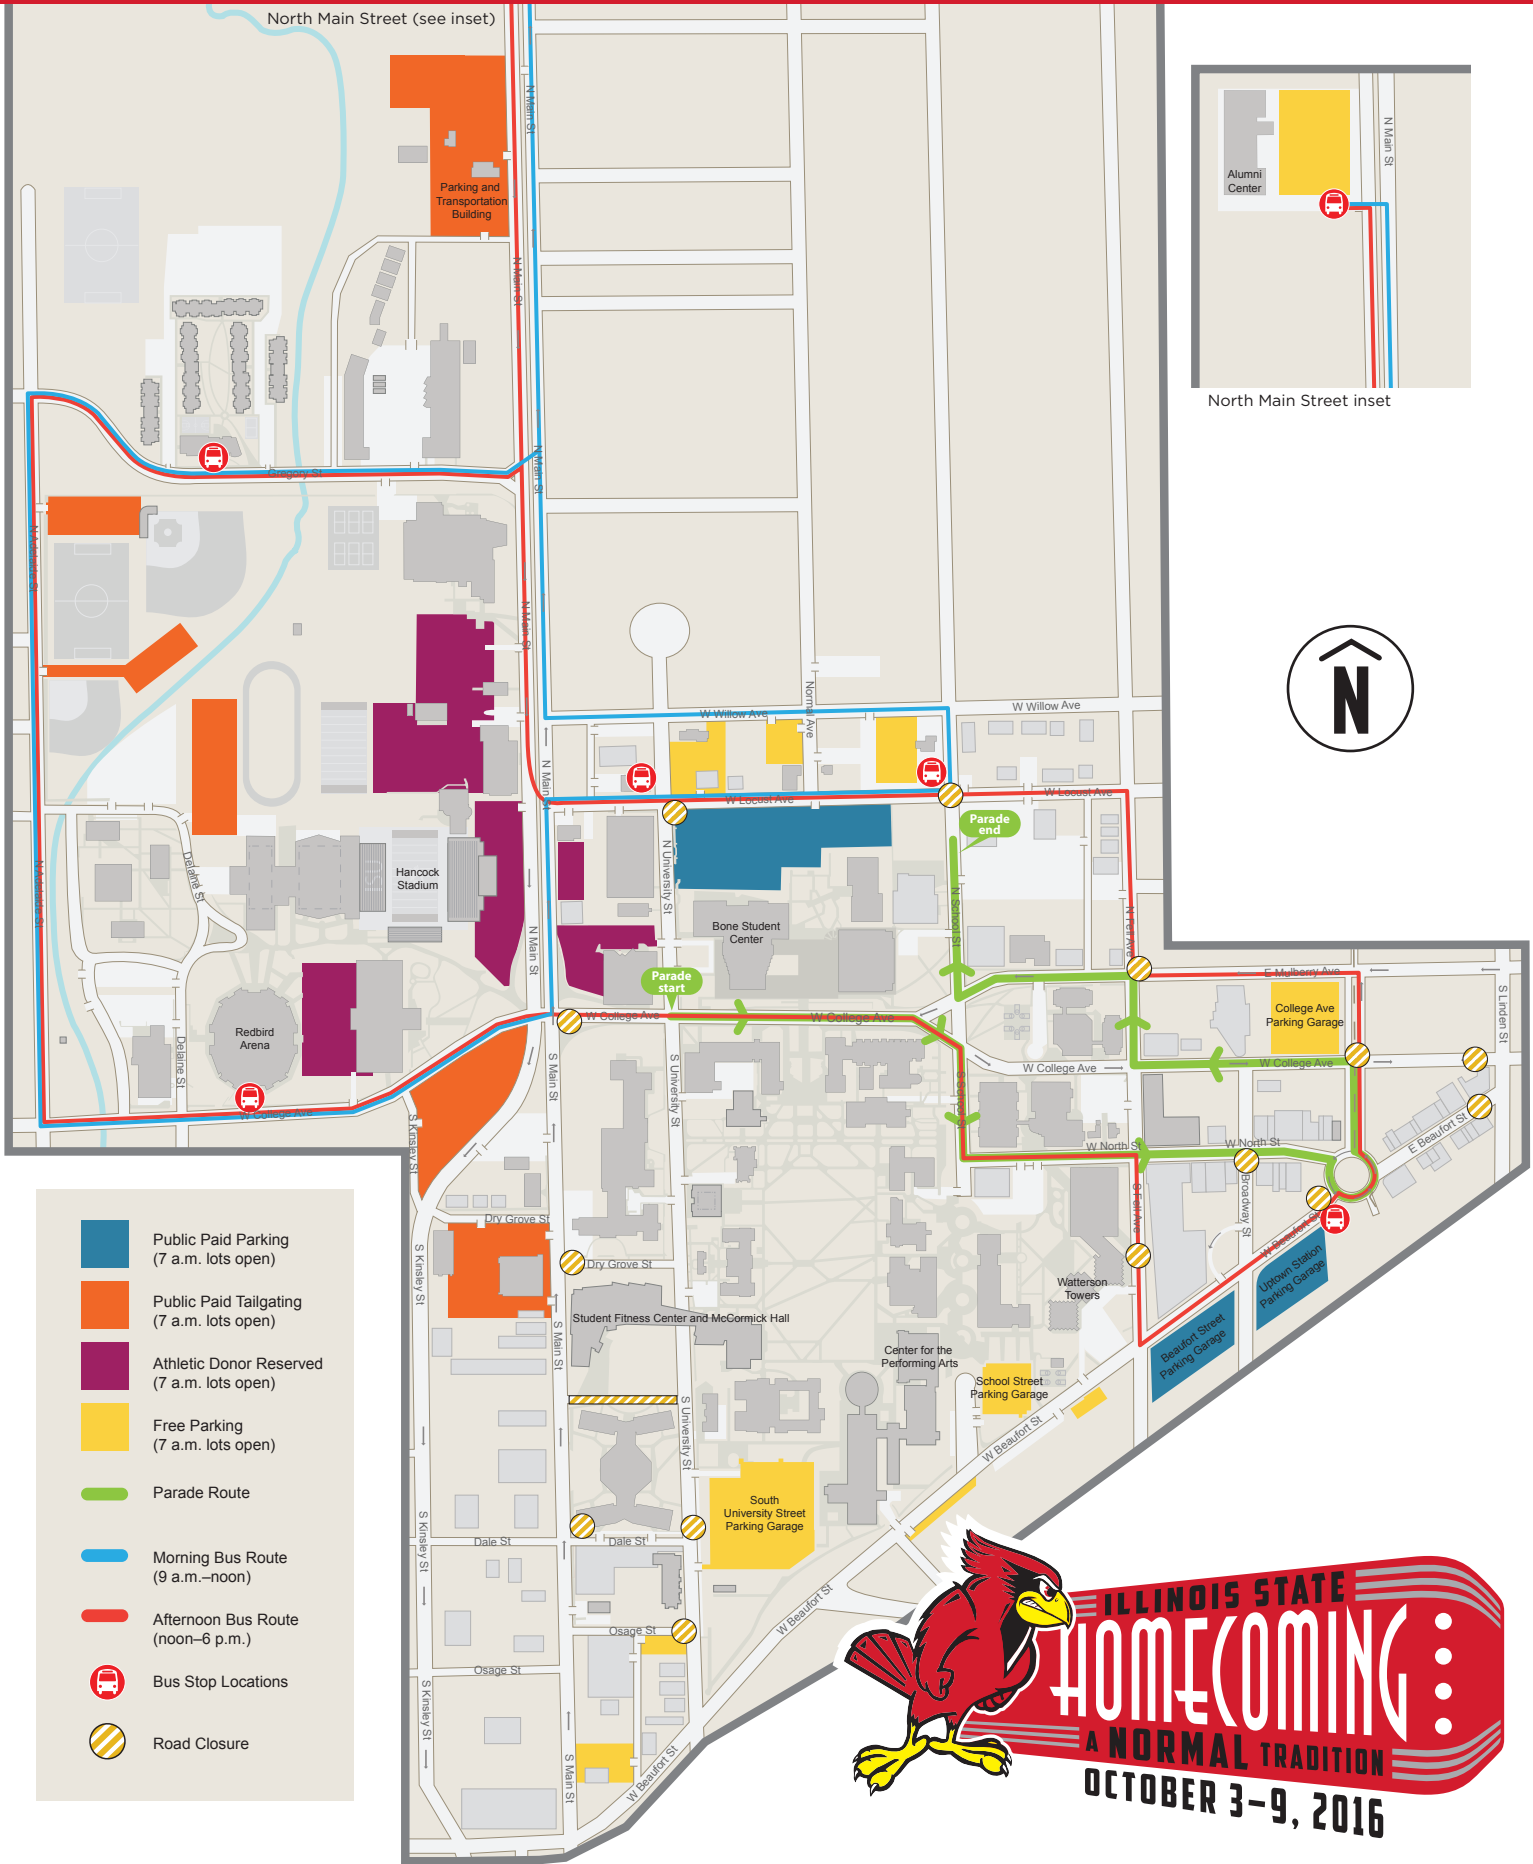

Illinois State University Homecoming Parade 2016 map

North Main Street inset

- Public Paid Parking (7 a.m. lots open)
- Public Paid Tailgating (7 a.m. lots open)
- Athletic Donor Reserved (7 a.m. lots open)
- Free Parking (7 a.m. lots open)
- Parade Route
- Morning Bus Route (9 a.m.–noon)
- Afternoon Bus Route (noon–6 p.m.)
- T Bus Stop Locations
- / Road Closure

ILLINOIS STATE
HOME COMING
 A NORMAL TRADITION
OCTOBER 3-9, 2016