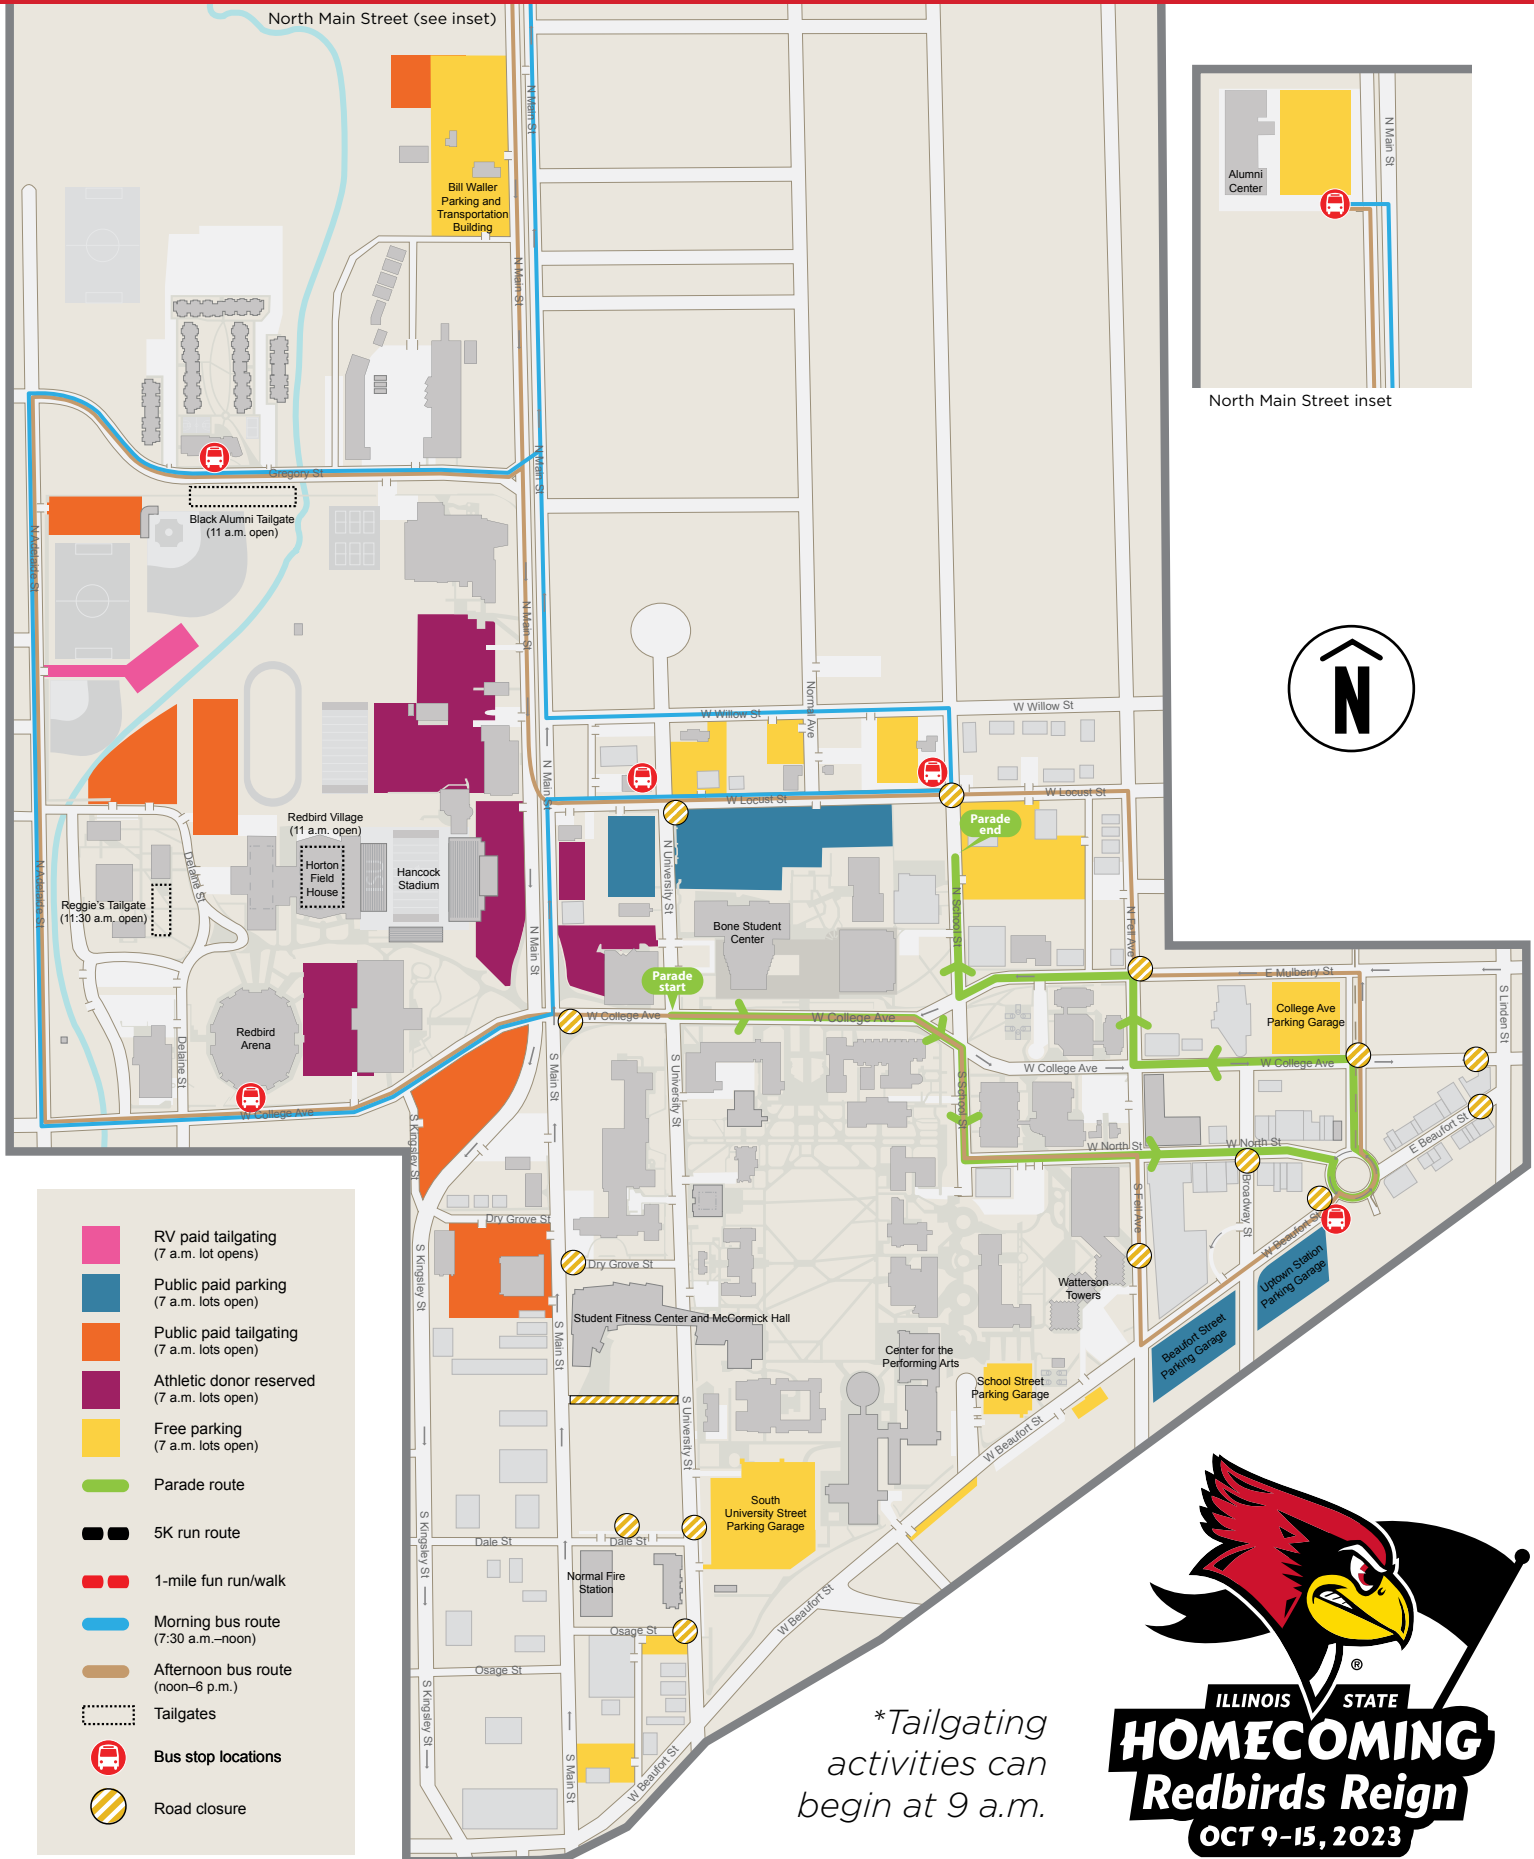

# HOMECOMING 2023 PARADE MAP

ILLINOIS STATE UNIVERSITY

- RV paid tailgating (7 a.m. lot opens)
- Public paid parking (7 a.m. lots open)
- Public paid tailgating (7 a.m. lots open)
- Athletic donor reserved (7 a.m. lots open)
- Free parking (7 a.m. lots open)
- Parade route
- 5K run route
- 1-mile fun run/walk
- Morning bus route (7:30 a.m.–noon)
- Afternoon bus route (noon–6 p.m.)
- Tailgates
- 🚌 Bus stop locations
- ⚡ Road closure

*\*Tailgating activities can begin at 9 a.m.*