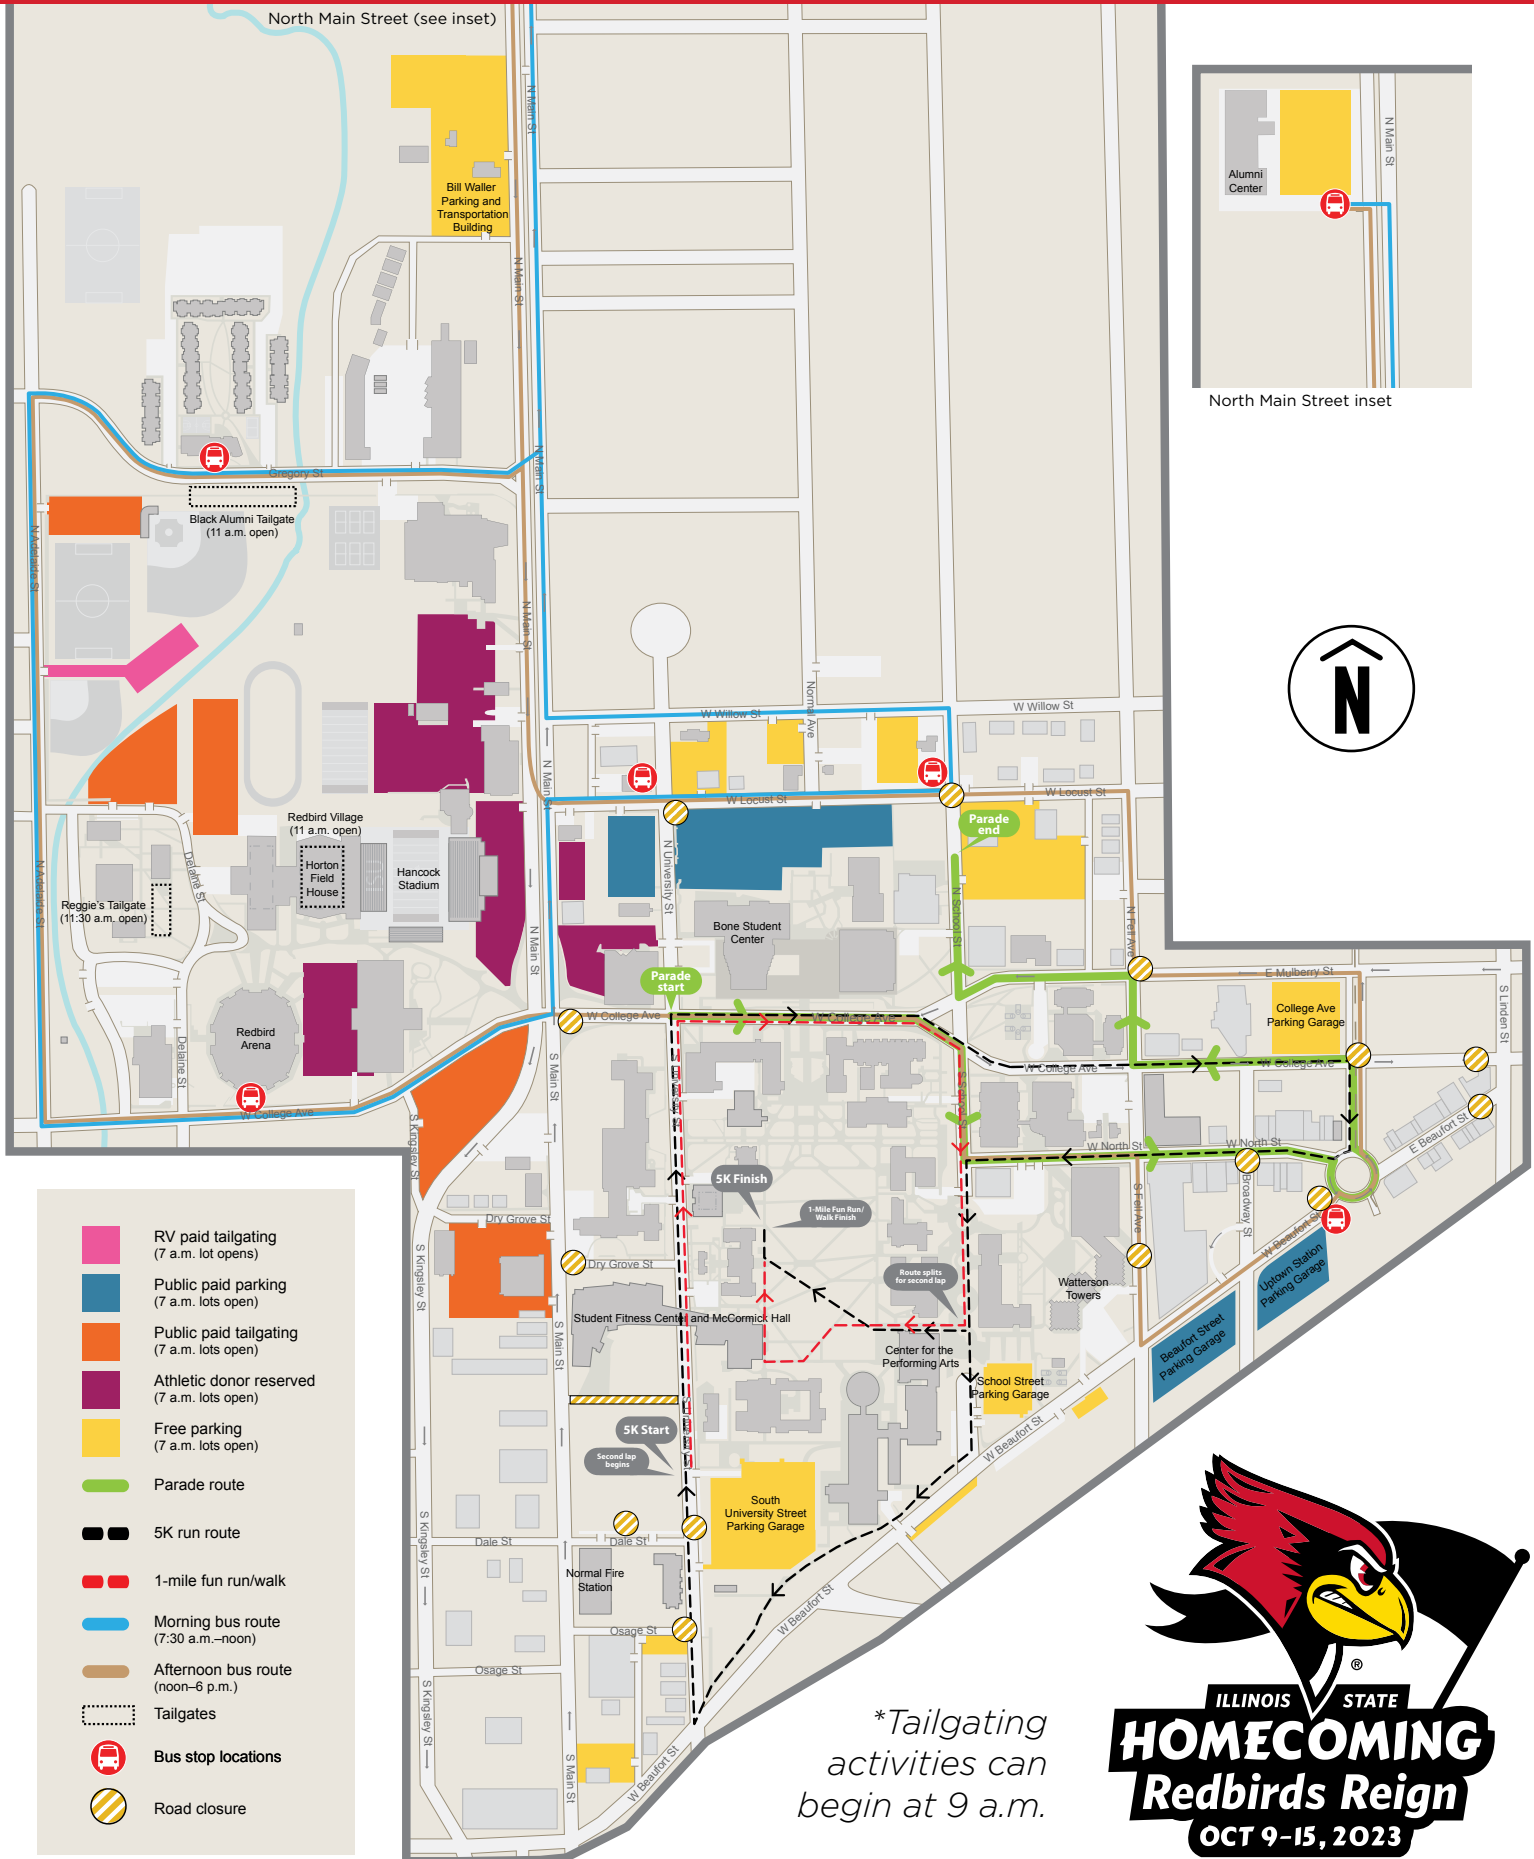

HOMECOMING 2023 MAP

ILLINOIS STATE UNIVERSITY

*Tailgating activities can begin at 9 a.m.