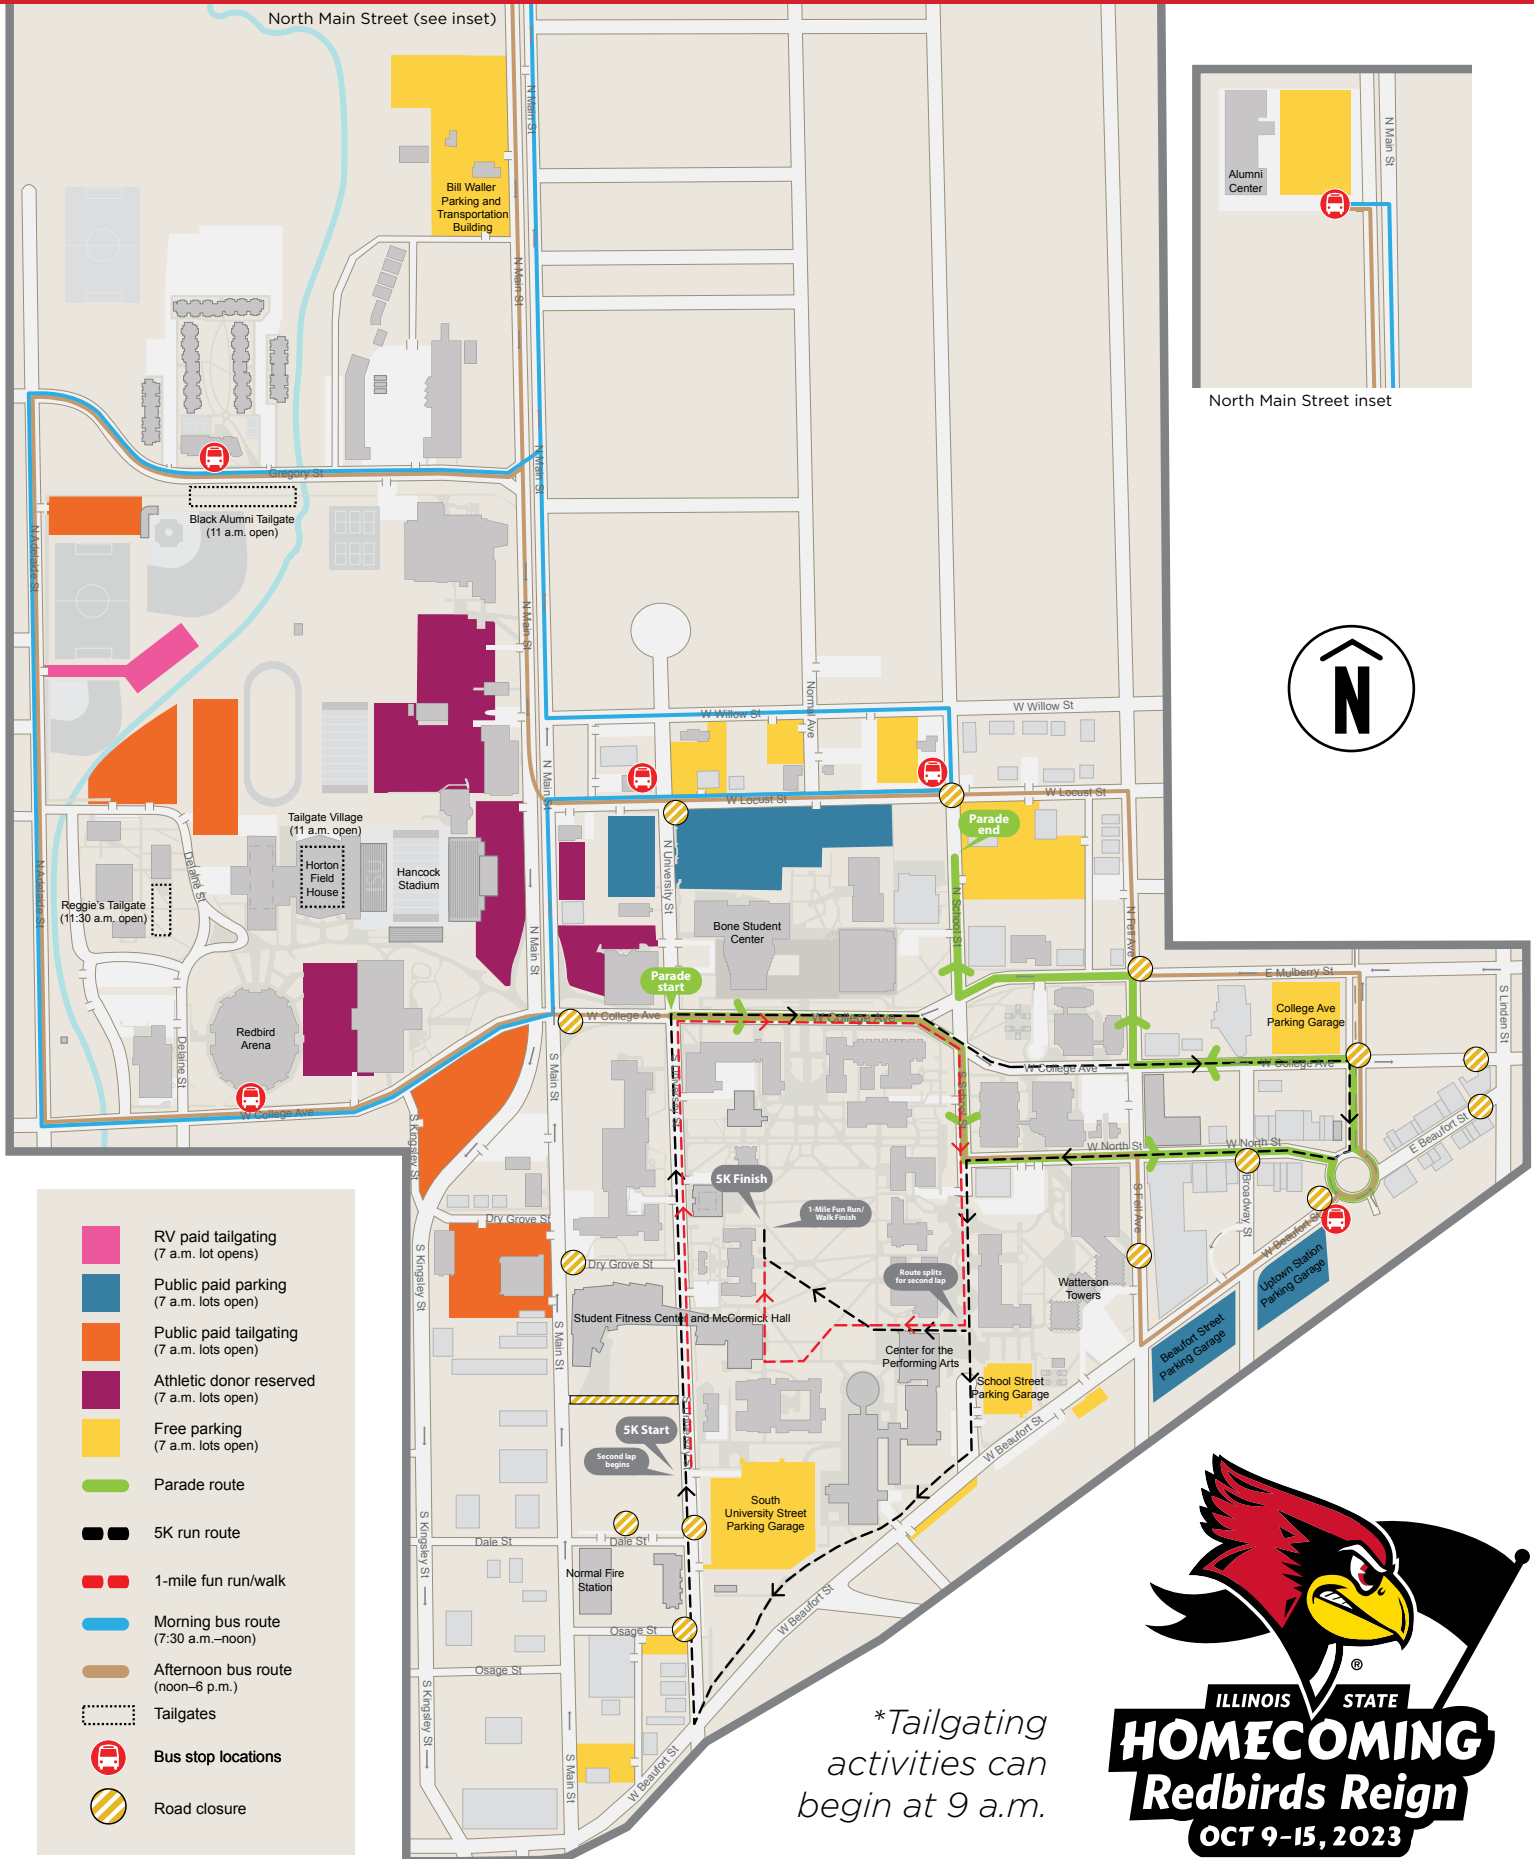

# HOMECOMING 2023 MAP

ILLINOIS STATE UNIVERSITY

\*Tailgating activities can begin at 9 a.m.